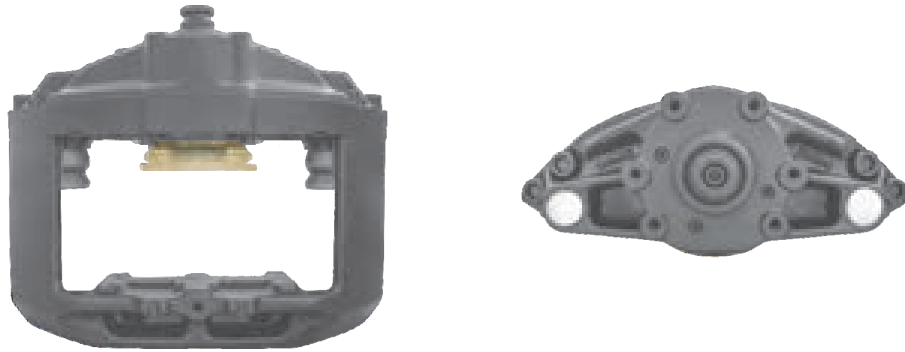

TEQ-BC.163 MERITOR D2

CROSS REFERENCE	VEHICLE APPLICATION	SERVICE KITS
MERITOR LRG522	MAJOR	- TEQ-JMM.028
RENAULT 5010216587	BRAKE PAD SET	
	WVA29043	
	ADDITIONAL INFO