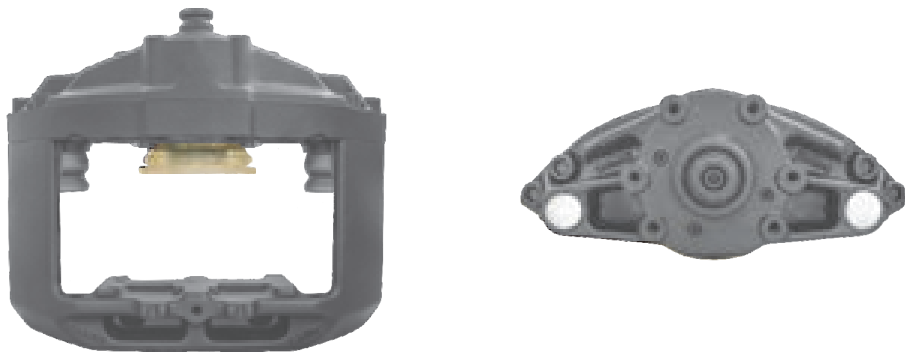

TEQ-BC.164 MERITOR D2

CROSS REFERENCE	VEHICLE APPLICATION	SERVICE KITS
MERITOR LRG523	MAJOR	- TEQ-JMM.028
RENAULT 5010216588	BRAKE PAD SET	
	WVA29043	
	ADDITIONAL INFO