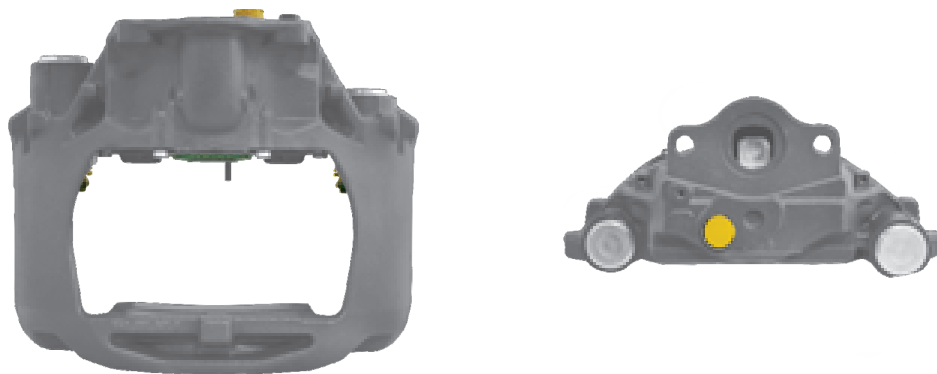

TEQ-WA.015 WABCO MAXX19

CROSS REFERENCE	VEHICLE APPLICATION	SERVICE KITS
WABCO 6403190120	FL SERIES	- TEQ-JMW.023
VOLVO 21697620	BRAKE PAD SET	
	WVA29284	
	ADDITIONAL INFO