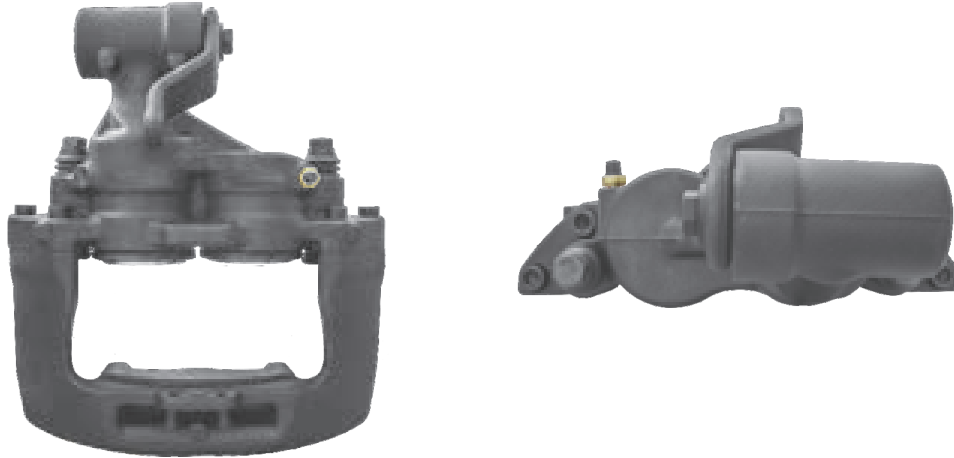

TEQ-BR.003 BREMBO 68

CROSS REFERENCE	VEHICLE APPLICATION	SERVICE KITS
IVECO 504234181 42559203 122980308	EUROCARGO SERIES	- TEQ-JMB.003
	BRAKE PAD SET	
	WVA29067	
	ADDITIONAL INFO