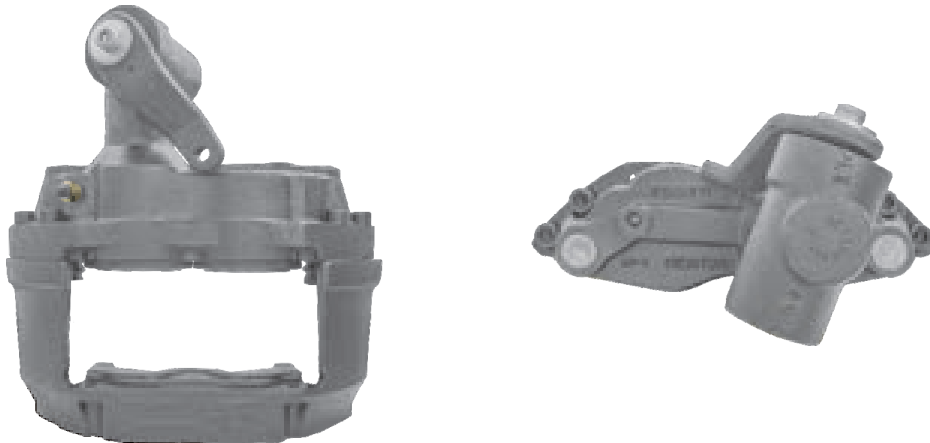

TEQ-VO.019 GIRLING 68

CROSS REFERENCE	VEHICLE APPLICATION	SERVICE KITS
MERITOR LRG611	FL SERIES	- TEQ-JMM.019
VOLVO 3091728	BRAKE PAD SET	
	WVA29302	
	ADDITIONAL INFO	
	+ 68