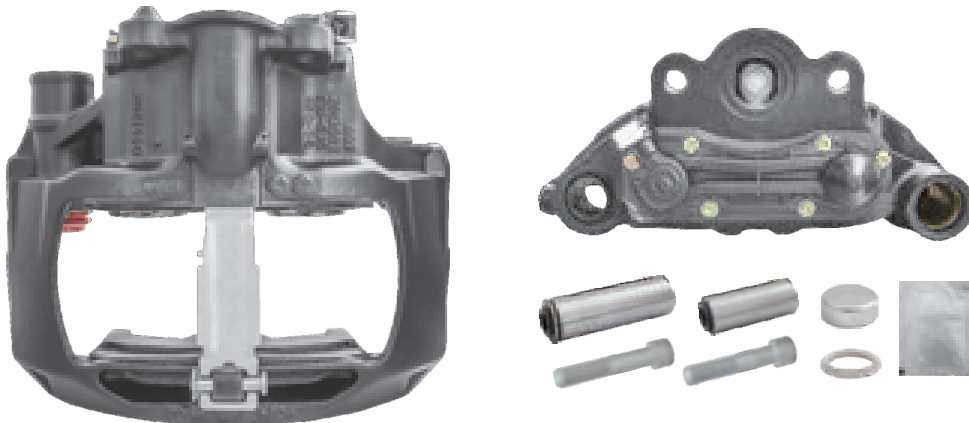

TEQ-BC.134 KNORR SN7

CROSS REFERENCE		VEHICLE APPLICATION	SERVICE KITS
KB	K013161	TRUCK / BUS / COACH SERIES	- TEQ-JMK.003
	SN7042		
	K007767	BRAKE PAD SET	
	Z0017261	WVA29202 / WVA29108	
	K016829	ADDITIONAL INFO	
K019136			
IVECO	41285006		
	41285185