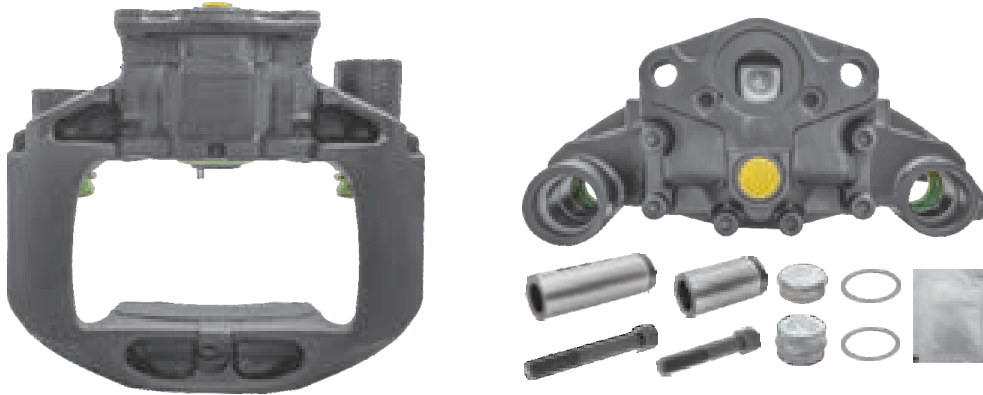

TEQ-WA.002 WABCO PAN22-1

CROSS REFERENCE		VEHICLE APPLICATION	SERVICE KITS
WABCO	6402250400	430MM DISC	- TEQ-JMW.014
	6402250002	BRAKE PAD SET	
	6402250300	WVA29162	
SC	1035094		
	1004135		
	1068161		
	1063036