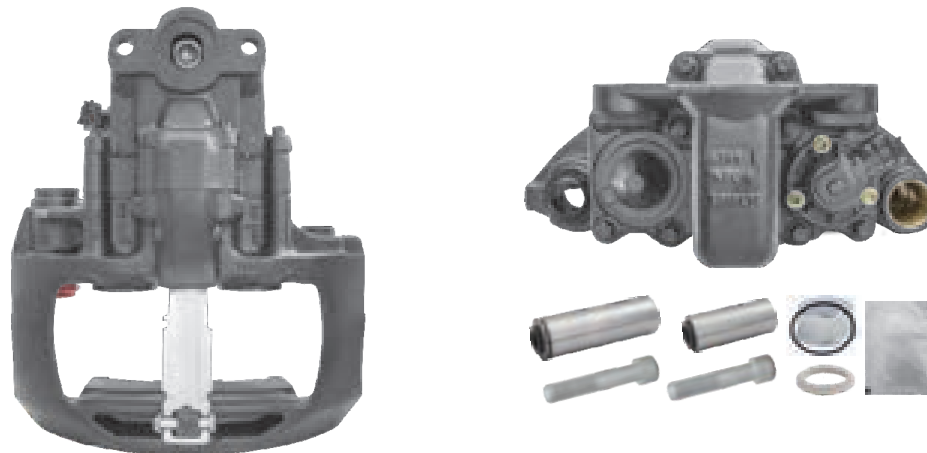

TEQ-MA.011 KNORR SB7 RADIAL

CROSS REFERENCE		VEHICLE APPLICATION	SERVICE KITS
KB	K014066 K012005 SB7228	TRUCK / BUS / COACH SERIES	- TEQ-JMK.001
		BRAKE PAD SET	
MAN	81508046493	WVA29202 / WVA29108	
ADDITIONAL INFO