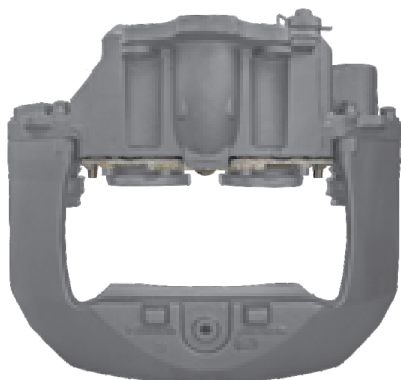

TEQ-VO.013 MERITOR ELSA225

CROSS REFERENCE		VEHICLE APPLICATION	SERVICE KITS
MERITOR	LRG728	FH SERIES	- TEQ-JMM.006
VOLVO	20526990 20523553	BRAKE PAD SET	
		WVA29174	
		ADDITIONAL INFO