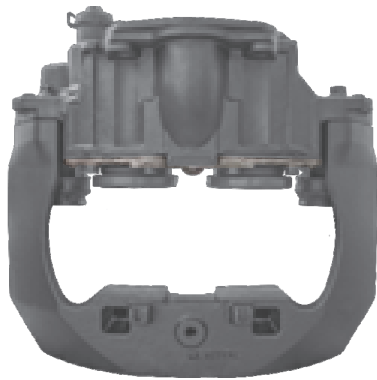

TEQ-BC.067 MERITOR ELSA225L

CROSS REFERENCE	VEHICLE APPLICATION	SERVICE KITS
MERITOR LRG764 68033981	KOGEL TRAXX	- TEQ-JMM.012
	BRAKE PAD SET	
	WVA29211	
	ADDITIONAL INFO