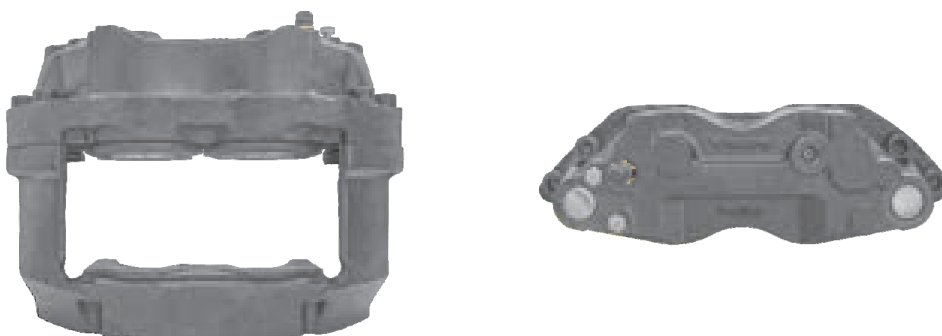

TEQ-VO.007 GIRLING 58

CROSS REFERENCE	VEHICLE APPLICATION	SERVICE KITS
MERITOR LRG502	FL SERIES	 - TEQ-JMM.019
VOLVO 6799239	BRAKE PAD SET	
	WVA29302	
	ADDITIONAL INFO	
	 58	

TEQ-VO.008 GIRLING 58

CROSS REFERENCE	VEHICLE APPLICATION	SERVICE KITS
MERITOR LRG503	FL SERIES	 - TEQ-JMM.019
VOLVO 6799240	BRAKE PAD SET	
	WVA29302	
	ADDITIONAL INFO	
	 58	