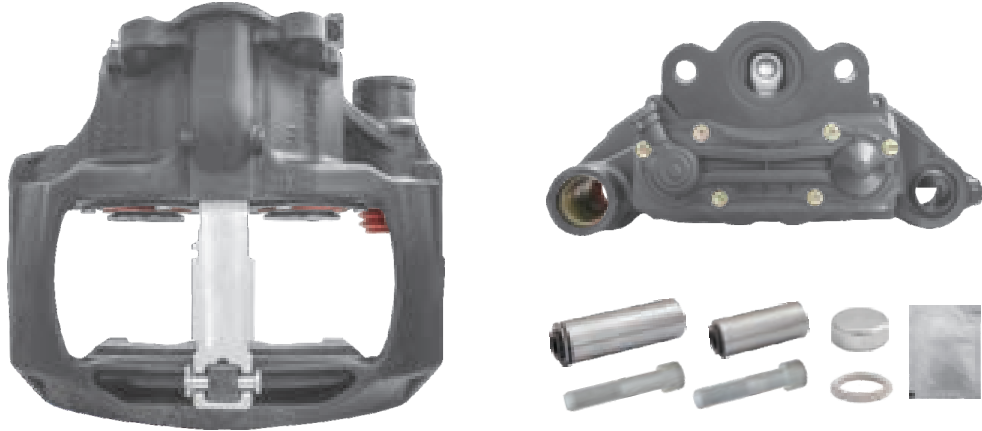

TEQ-BC.005 KNORR SN7

CROSS REFERENCE	VEHICLE APPLICATION	SERVICE KITS
KB K003781 I137809 SB7811 SC 4080001000	430MM DISC	- TEQ-JMK.018
	BRAKE PAD SET	
	WVA29202 / WVA29108	
ADDITIONAL INFO