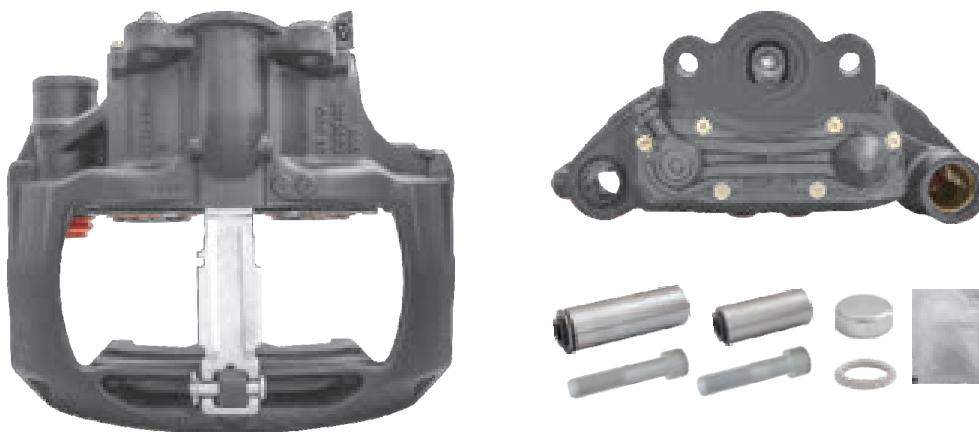

TEQ-BC.015 KNORR SN7

CROSS REFERENCE	VEHICLE APPLICATION	SERVICE KITS
KB K003798 K000502 SB7907 SN7210RC ERF 35404210839	ECM / ECS / ECT / ECX SERIES	- TEQ-JMK.001
	BRAKE PAD SET	
	WVA29202 / WVA29108	
ADDITIONAL INFO