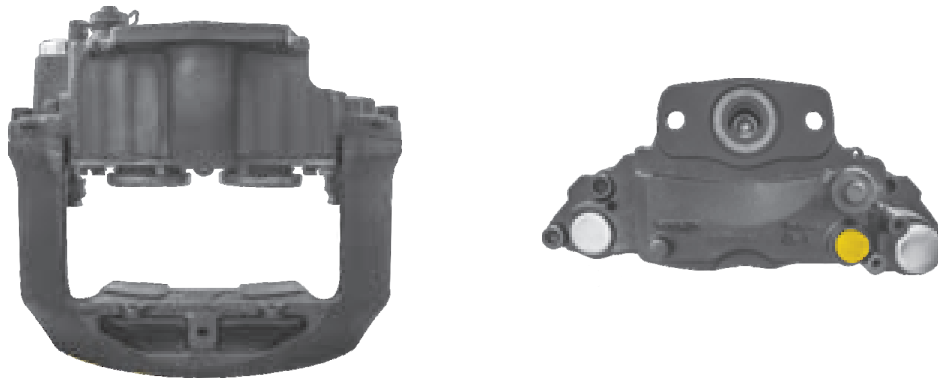

TEQ-BC.081 MERITOR ELSA2

CROSS REFERENCE		VEHICLE APPLICATION	SERVICE KITS
MERITOR	LRG544	ECM / ECS / ECT / ECX SERIES	- TEQ-JMM.009
ERF	35503092569 35504171472 35504208400 35503120483R	BRAKE PAD SET WVA29131	
TT	MXC9309001	ADDITIONAL INFO