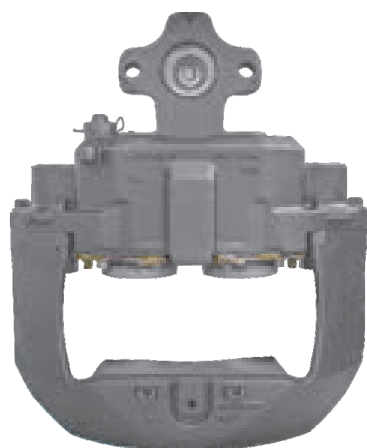

TEQ-VO.002 MERITOR ELSA225 RADIAL

CROSS REFERENCE	VEHICLE APPLICATION	SERVICE KITS
MERITOR LRG727	FH / FM / B SERIES	- TEQ-JMM.006
VOLVO 20523652 20527037	BRAKE PAD SET WVA29174	
	ADDITIONAL INFO