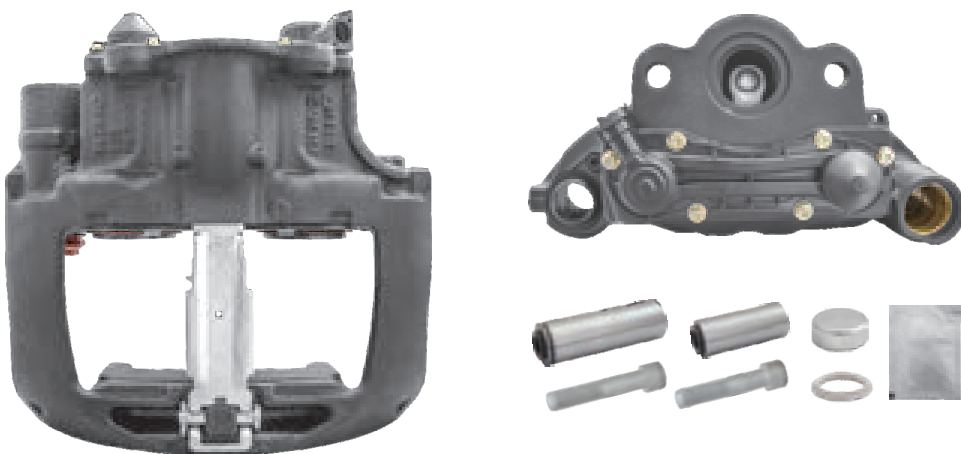

TEQ-BC.002 KNORR SN6

CROSS REFERENCE		VEHICLE APPLICATION	SERVICE KITS
KB	K013174	370MM DISC	- TEQ-JMK.012
	K014935	BRAKE PAD SET	
	K019013	WVA29095 / WVA29306	
	K001545	ADDITIONAL INFO	
	K014937		
SN6507			
BPW	0536270610		
	0536270613