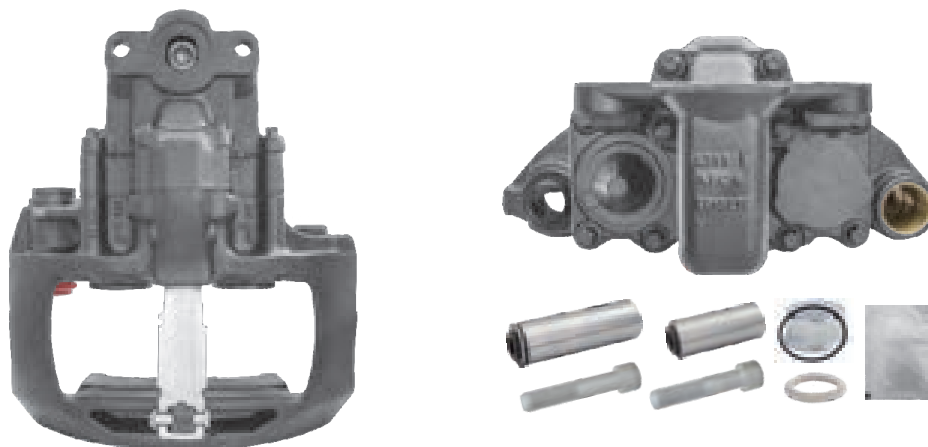

TEQ-BC.085 KNORR SB7 RADIAL

CROSS REFERENCE	VEHICLE APPLICATION	SERVICE KITS
KB K002967 K001591SC SB7462 SB7189 SCANIA 1450416 1480812 1745466 1756396	TRUCK / BUS / COACH SERIES	- TEQ-JMK.004
	BRAKE PAD SET	
	WVA29202 / WVA29108	
ADDITIONAL INFO