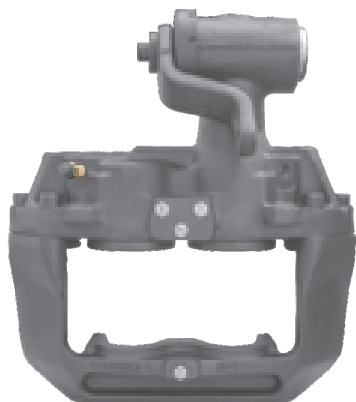

TEQ-BR.018 GIRLING 60

CROSS REFERENCE	VEHICLE APPLICATION	SERVICE KITS
MERITOR LRG626	VARIO SERIES	- TEQ-JMM.026
MB 6704206901 6704205201	BRAKE PAD SET	
	WVA29835	
	ADDITIONAL INFO	
	60