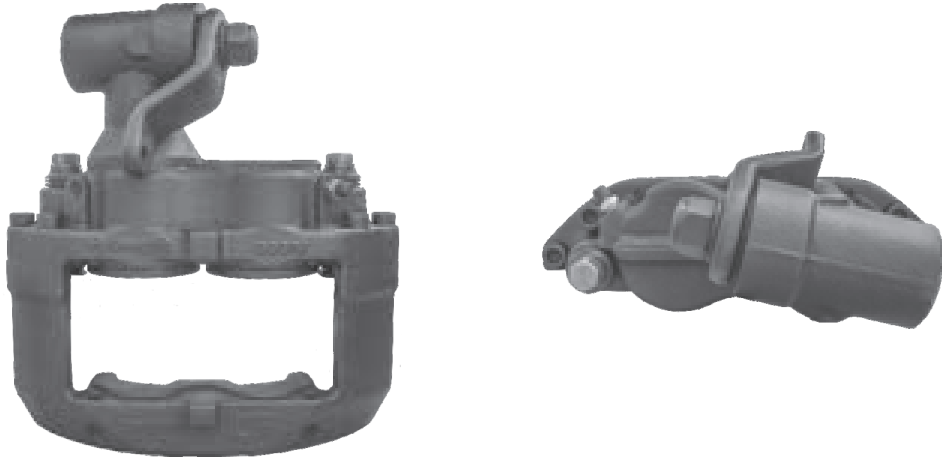

TEQ-BR.007 BREMBO 68

CROSS REFERENCE	VEHICLE APPLICATION	SERVICE KITS
BREMBO 122567008	EUROCARGO SERIES	- TEQ-JMB.002
IVECO 42534117	BRAKE PAD SET	
	WVA29067	
	ADDITIONAL INFO