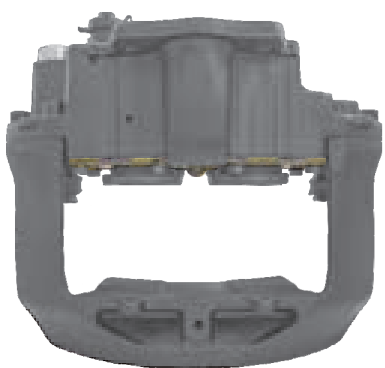

TEQ-BC.168 MERITOR ELSA2

CROSS REFERENCE		VEHICLE APPLICATION	SERVICE KITS
MERITOR	LRG647	PREMIUM	- TEQ-JMM.035
	LRG583	BRAKE PAD SET	
RENAULT	5001858407	WVA29131	
	5010525484		
	5010525486	ADDITIONAL INFO	
	5010525494		
	5010525496