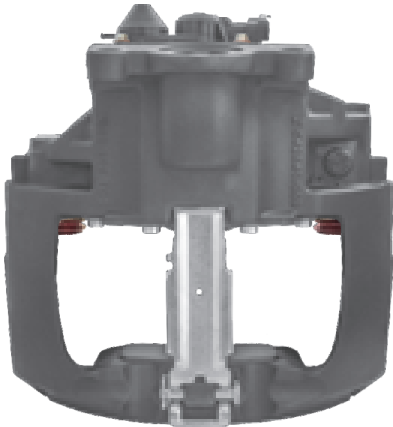

TEQ-ME.003 KNORR SN5

CROSS REFERENCE		VEHICLE APPLICATION	SERVICE KITS
KB	K004571	K011263	- TEQ-JMK.006
	K011261	SN5012	
	K001748	SN5015RC	
	K001750		
MB	A9704204301		
		ATEGO SERIES	
		BRAKE PAD SET	
		WVA29115	
		ADDITIONAL INFO