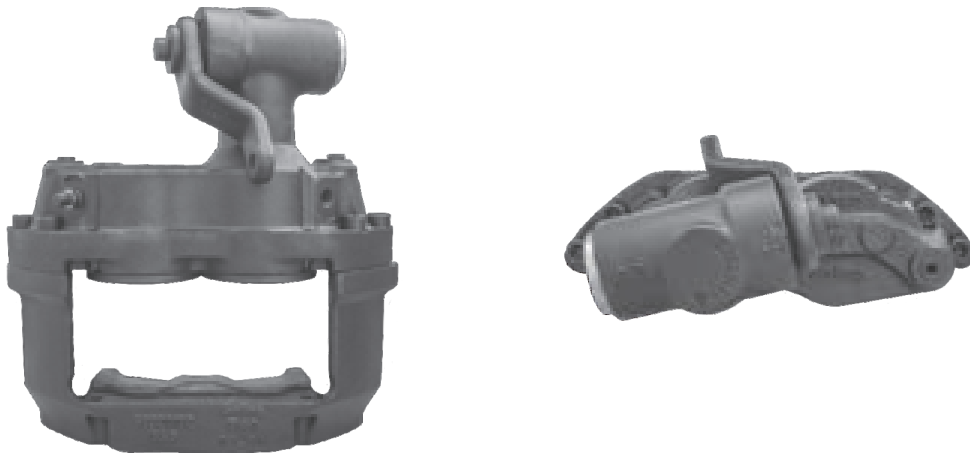

TEQ-BR.008 GIRLING 68

CROSS REFERENCE	VEHICLE APPLICATION	SERVICE KITS
MERITOR LRG615	EUROCARGO SERIES	- TEQ-JMM.019
IVECO 4832625 68032209 68032279 98469209	BRAKE PAD SET	
	WVA29067	
	ADDITIONAL INFO