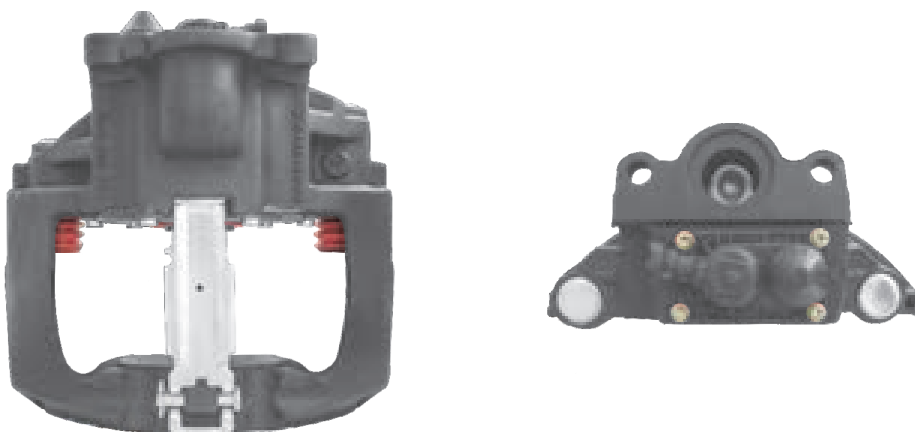

TEQ-MA.007 KNORR SN5

CROSS REFERENCE		VEHICLE APPLICATION	SERVICE KITS	
KB	K005611	TGL / TGM SERIES	- TEQ-JMK.002 	
	K016619	BRAKE PAD SET		
	K000282	WVA29115 / WVA29183		
	K011179	ADDITIONAL INFO		
	SN5011			
SN5033RC	MAN 81508046482	81508046418	81508046484	81508046538