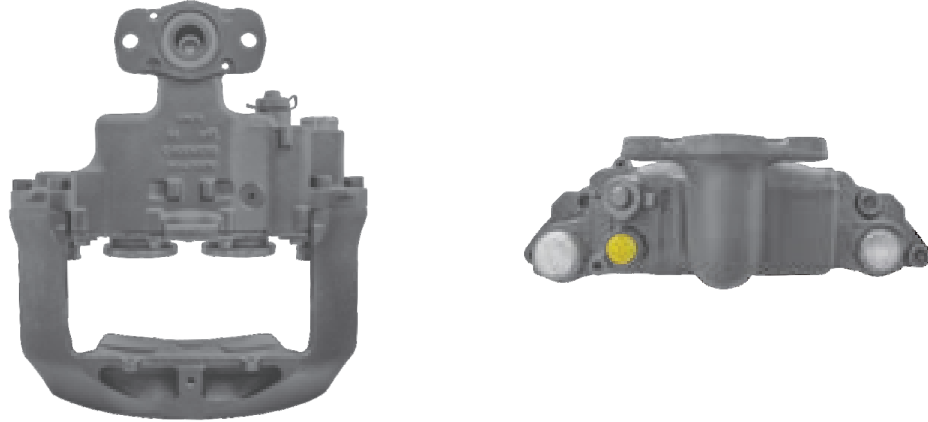

TEQ-VO.009 MERITOR ELSA2 RADIAL

CROSS REFERENCE	VEHICLE APPLICATION	SERVICE KITS
MERITOR LRG669 LRG662 LRG744	B SERIES	- TEQ-JMM.009
	BRAKE PAD SET	
VOLVO 20535920	WVA29131	
ADDITIONAL INFO