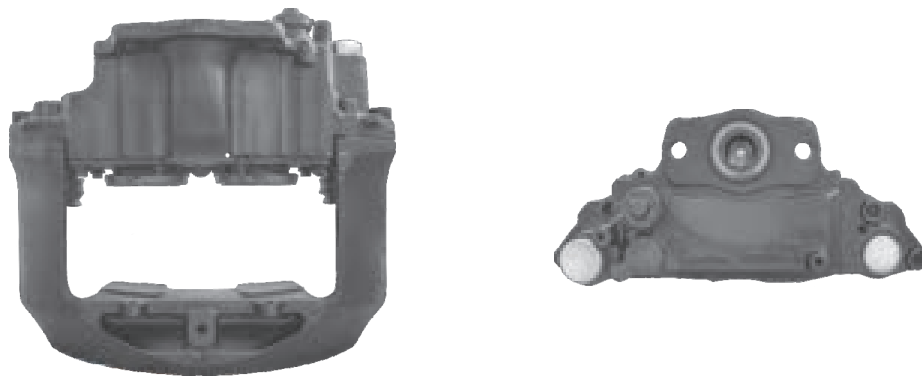

TEQ-BC.142 MERITOR ELSA2

CROSS REFERENCE	VEHICLE APPLICATION	SERVICE KITS
MERITOR LRG547	F / L / M SERIES	- TEQ-JMM.009
MAN 81508046338 81508046340	BRAKE PAD SET	
	WVA29131	
ADDITIONAL INFO