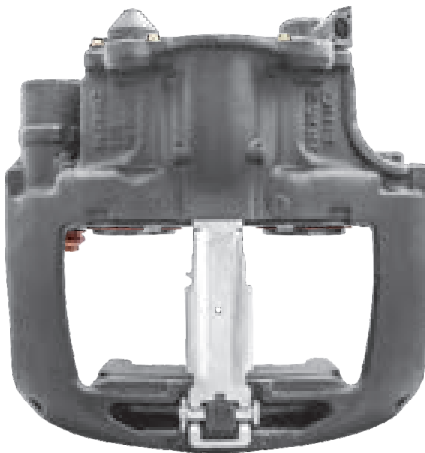

TEQ-BC.002 KNORR SN6

CROSS REFERENCE			VEHICLE APPLICATION	SERVICE KITS
KB	K013174	SB6527	370MM DISC	- TEQ-JMK.038
	K000095	SN6546	BRAKE PAD SET	
	K000690	SN6547	WVA29095 / WVA29306	
	K001442	SN6580	ADDITIONAL INFO	
	K001444	II37686		
	K003780	Z0011451		
	K013871	Z0016511		
SAF	308000710	3080003920		
	308000723	84080000723		
	3080002520