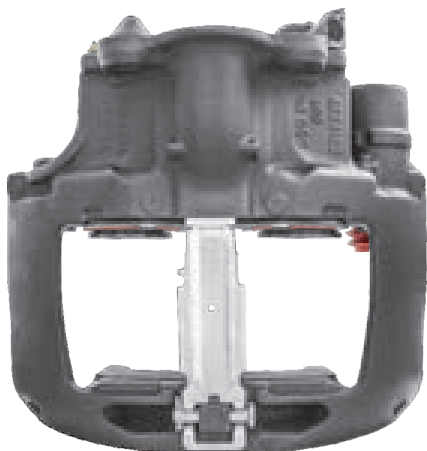

TEQ-BC.001 KNORR SN6

CROSS REFERENCE	VEHICLE APPLICATION	SERVICE KITS
KB K013173 K003779 SN6573 SB6518 II37226 ERF 11508046092	ECM / ECS / ECT / ECX SERIES	- TEQ-JMK.015
	BRAKE PAD SET	
	WVA29095 / WVA29306	
	ADDITIONAL INFO