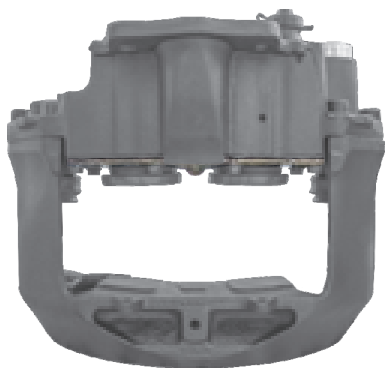

TEQ-BC.167 MERITOR ELSA2

CROSS REFERENCE		VEHICLE APPLICATION	SERVICE KITS
MERITOR	LRG646	PREMIUM	- TEQ-JMM.034
	LRG582	BRAKE PAD SET	
RENAULT	5001858406	WVA29131	
	5010525483		
	5010525485	ADDITIONAL INFO	
	5010525493		
	5010525495