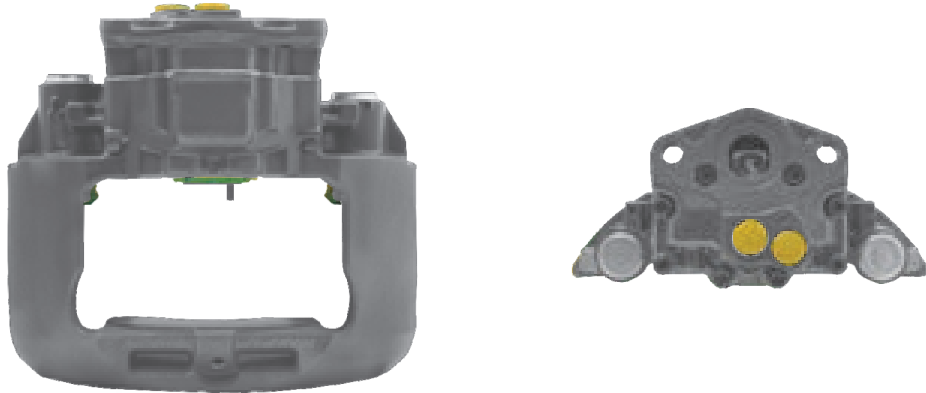

TEQ-WA.019 WABCO MAXX 17

CROSS REFERENCE	VEHICLE APPLICATION	SERVICE KITS
WABCO 6403170050 6403170070	D SERIES	- TEQ-JMW.031
RENAULT 21697599 21697610	BRAKE PAD SET	
	WVA29088	
ADDITIONAL INFO