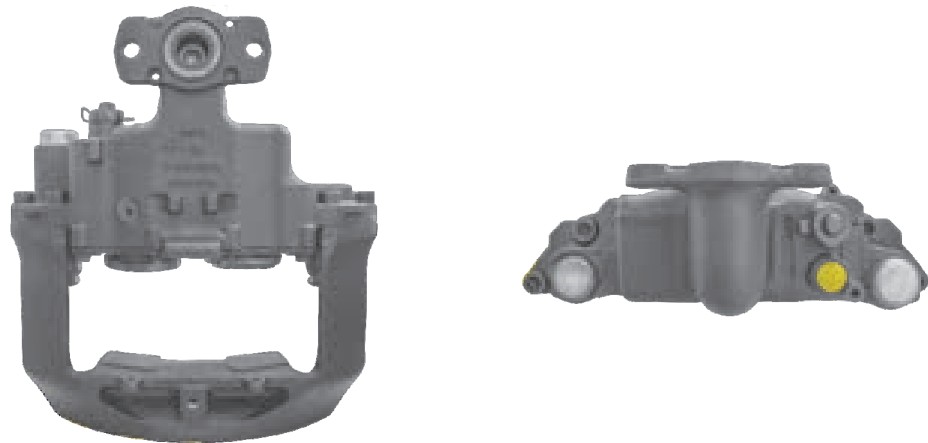

TEQ-VO.010 MERITOR ELSA2 RADIAL

CROSS REFERENCE	VEHICLE APPLICATION	SERVICE KITS
MERITOR LRG670 LRG663 LRG745	B SERIES	- TEQ-JMM.009
	BRAKE PAD SET	
VOLVO 20535921	WVA29131	
ADDITIONAL INFO