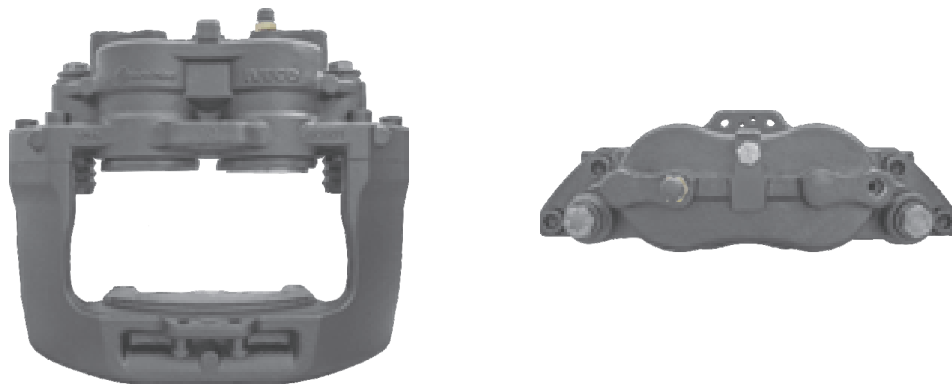

TEQ-BR.015 BREMBO 68

CROSS REFERENCE	VEHICLE APPLICATION	SERVICE KITS
IVECO 504234186	EUROCARGO SERIES	- TEQ-JMB.003
	BRAKE PAD SET	
	WVA29067	
	ADDITIONAL INFO	
	68