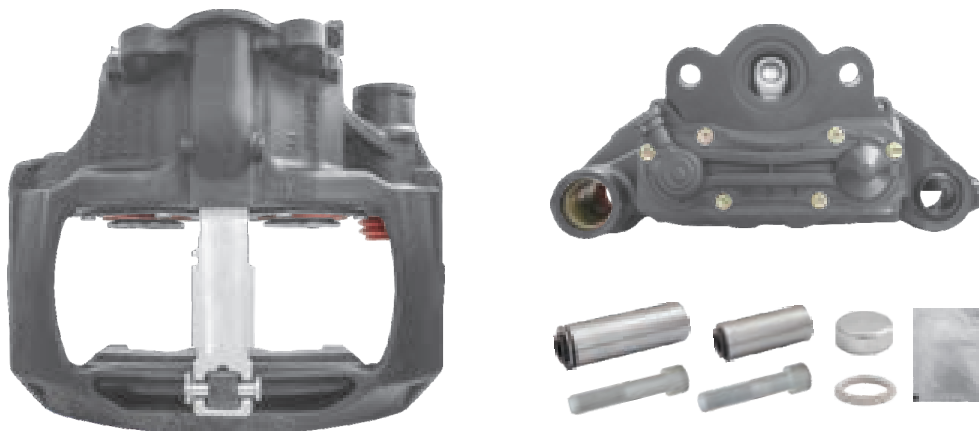

TEQ-BC.005 KNORR SN7

CROSS REFERENCE	VEHICLE APPLICATION	SERVICE KITS
KB K003781 K000446 SN7039 MB A9424206801 A9424206805	430MM DISC	- TEQ-JMK.020
	BRAKE PAD SET	
	WVA29202 / WVA29108	
ADDITIONAL INFO