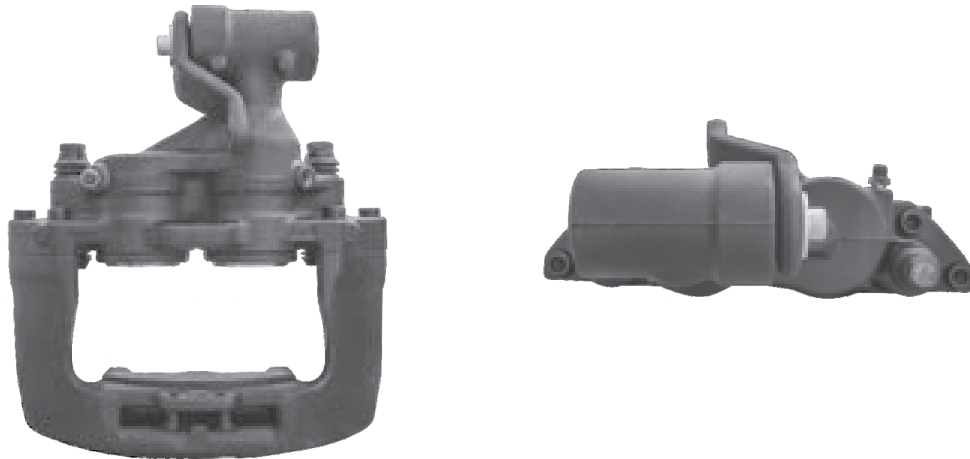

TEQ-BR.002 BREMBO 60

CROSS REFERENCE	VEHICLE APPLICATION	SERVICE KITS
IVECO 42559202	EUROCARGO SERIES	- TEQ-JMB.003
	BRAKE PAD SET	
	WVA29065	
	ADDITIONAL INFO