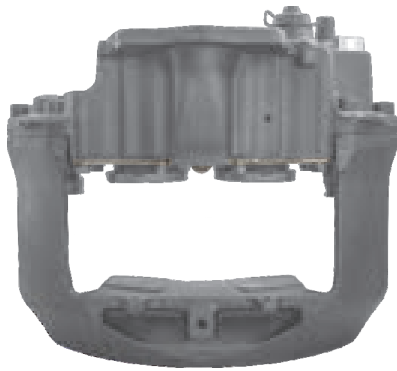

TEQ-RV.005 MERITOR ELSA2

CROSS REFERENCE		VEHICLE APPLICATION	SERVICE KITS
MERITOR	LRG700	PREMIUM	- TEQ-JMM.002
RENAULT	5001858404	5010525546	
	5001872042	5021201106	
	5010525477	7420763267	
	5010525479	7420763303	
	5010525481		
	5010525487		
	5010525489		
	5010525491		
5010525527			
		BRAKE PAD SET	
		WVA29131	
		ADDITIONAL INFO