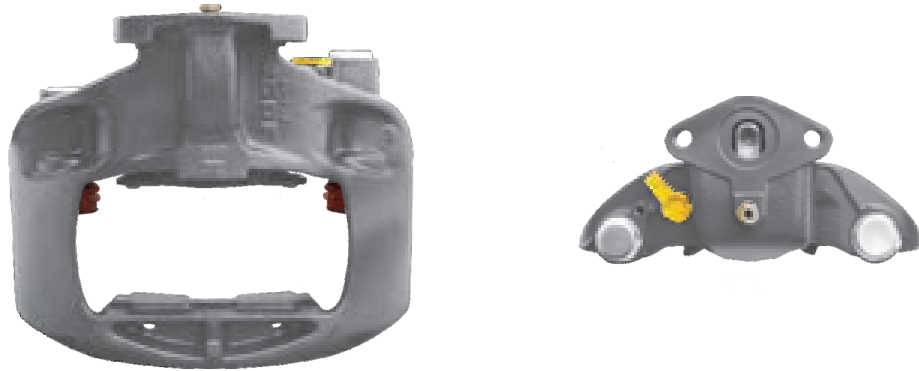

TEQ-HA.008 HALDEX MODUL T DBT22LT

CROSS REFERENCE	VEHICLE APPLICATION	SERVICE KITS
HALDEX 96545	430MM DISC	- TEQ-JMH.011
JOST 0250410083	BRAKE PAD SET	
	0250410020	
	ADDITIONAL INFO