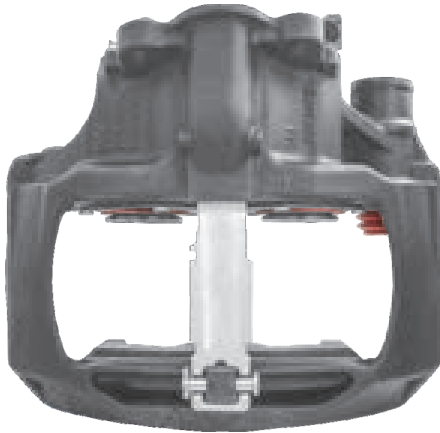

TEQ-BC.005 KNORR SN7

CROSS REFERENCE			VEHICLE APPLICATION	SERVICE KITS
KB	K003781	II37809	430MM DISC	- TEQ-JMK.018
	K000092	SB7811	BRAKE PAD SET	
	K000477	SN7077	WVA29202 / WVA29108	
	K001039	SN7111	ADDITIONAL INFO	
	K011175	SN7185		
	K011177	Z0011492		
SAF	3080002620			
	3080004220			
	4080001000