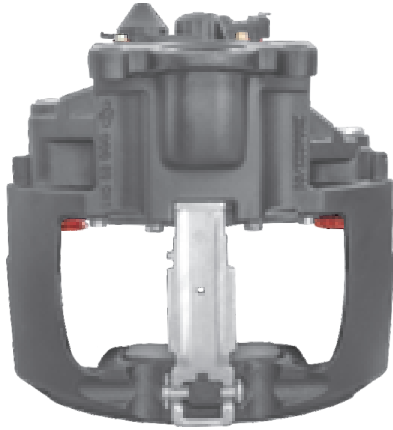

TEQ-ME.004 KNORR SN5

CROSS REFERENCE		VEHICLE APPLICATION	SERVICE KITS
KB	K004570	K001749	- TEQ-JMK.006
	K010793	K011264	
	K011262	SN5002	
	K001747	SN5005RC	
MB	A9704204901		
	A9704204401		
	A9704204601		
		ATEGO SERIES	
		BRAKE PAD SET	
		WVA29115	
		ADDITIONAL INFO