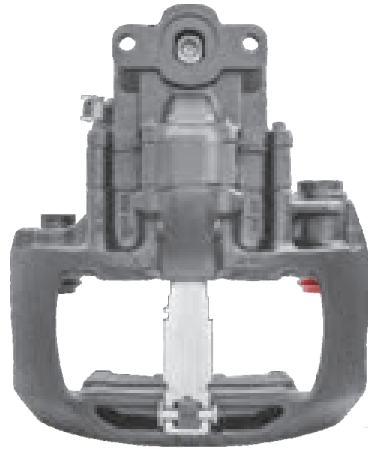

TEQ-SC.007 KNORR SB7 RADIAL

CROSS REFERENCE		VEHICLE APPLICATION	SERVICE KITS
KB	K040945K50	TRUCK / BUS / COACH SERIES	- TEQ-JMK.008
	K001590SC		
	K009898	BRAKE PAD SET	
	K010809	WVA29202 / WVA29108	
	K031441	ADDITIONAL INFO	
	SB7212		
SB7426			
SCANIA	1731229		
	1756395		
	1903436