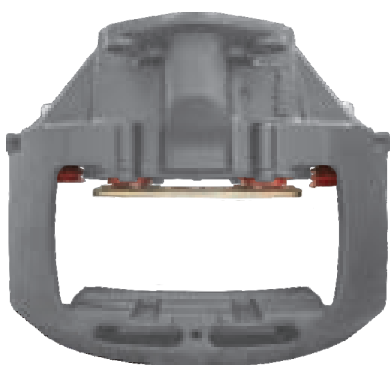

TEQ-HA.013 HALDEX MARK-IV

CROSS REFERENCE	VEHICLE APPLICATION	SERVICE KITS
HALDEX 89774	430MM DISC	- TEQ-JMH.008
	BRAKE PAD SET	
	WVA29185	
	ADDITIONAL INFO