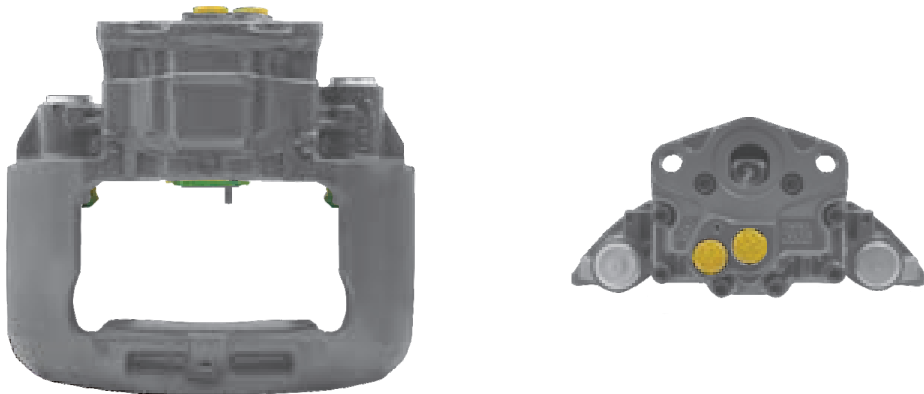

TEQ-WA.020 WABCO MAXX 17

CROSS REFERENCE	VEHICLE APPLICATION	SERVICE KITS
WABCO 6403170060 6403170080	D SERIES	- TEQ-JMW.032
RENAULT 21697600 21697611	BRAKE PAD SET	
	WVA29088	
ADDITIONAL INFO