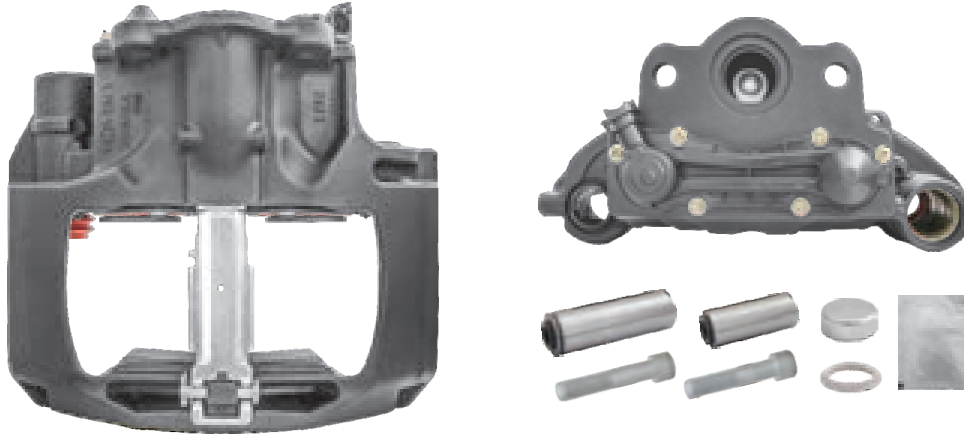

TEQ-BC.031 KNORR SK7

CROSS REFERENCE	VEHICLE APPLICATION	SERVICE KITS
KB K012633 K001908 SK7042RC SK7001 BPW 0536270630 0536270631	430MM DISC	- TEQ-JMK.011
	BRAKE PAD SET	
	WVA29171 / WVA29308	
ADDITIONAL INFO