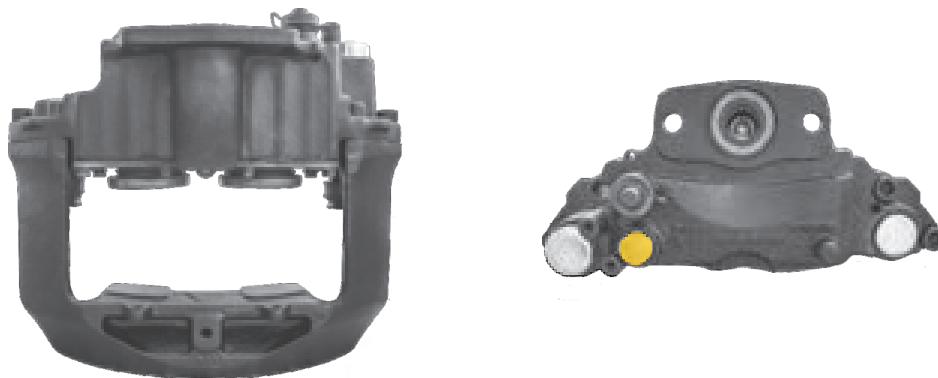

TEQ-BC.082 MERITOR ELSA2

CROSS REFERENCE		VEHICLE APPLICATION	SERVICE KITS
MERITOR	LRG545	ECM / ECS / ECT / ECX SERIES	- TEQ-JMM.009
ERF	35503092575 35504171466 35504208329 35504208392 35503120490R	BRAKE PAD SET WVA29131	
TT	MXC9309002	ADDITIONAL INFO