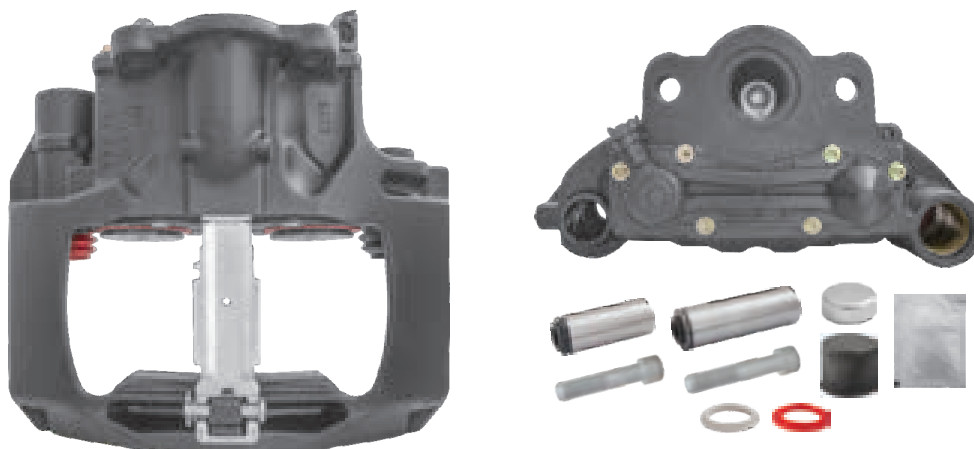

TEQ-BC.015 KNORR SN7

CROSS REFERENCE	VEHICLE APPLICATION	SERVICE KITS
KB K003782 I137808 SB7801 SC 4080001100	430MM DISC	- TEQ-JMK.018
	BRAKE PAD SET	
	WVA29202 / WVA29108	
ADDITIONAL INFO		

TEQ-BC.031 KNORR SK7