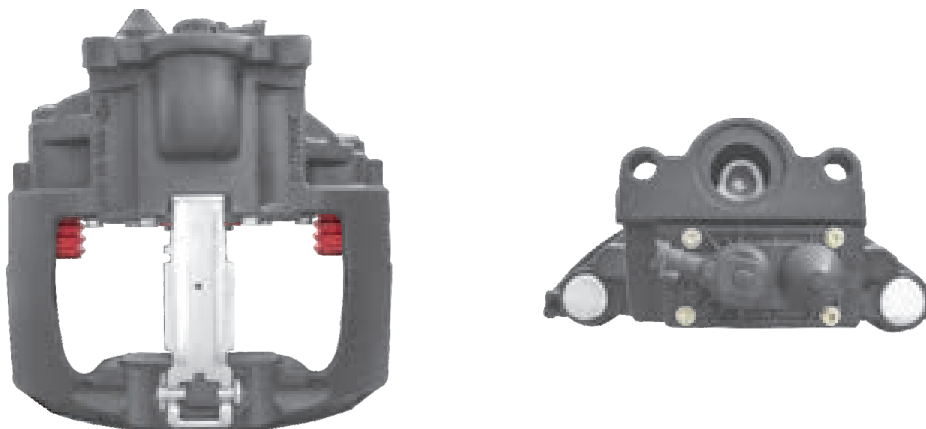

TEQ-MA.008 KNORR SN5

CROSS REFERENCE		VEHICLE APPLICATION	SERVICE KITS	
KB	K005610	TGL / TGM SERIES	- TEQ-JMK.002 	
	K016618	BRAKE PAD SET		
	K000281	WVA29115 / WVA29183		
	K011178	ADDITIONAL INFO		
	SN5001			
SN5023RC	MAN 81508046481	81508046419	81508046483	81508046539