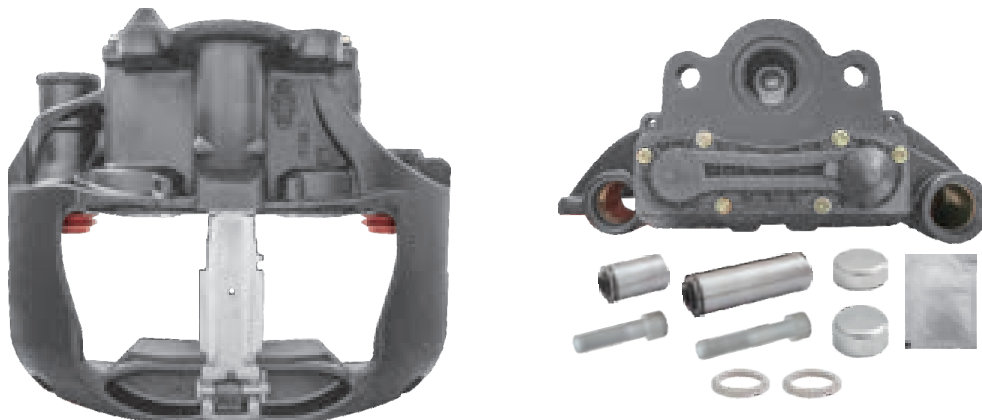

TEQ-KR.003 KNORR ST7

CROSS REFERENCE	VEHICLE APPLICATION	SERVICE KITS
KB K097530K50 K069393 K069395 K097530K62 ST7001RC ST7003RC	430MM DISC	- TEQ-JMK.026
	BRAKE PAD SET	
	K097533K64	
	ADDITIONAL INFO	
SAF 3080008800 3080008820