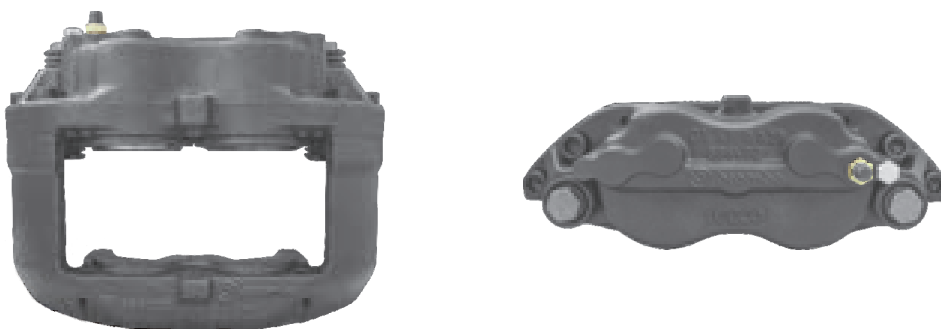

TEQ-BR.014 BREMBO 68

CROSS REFERENCE	VEHICLE APPLICATION	SERVICE KITS
BREMBO 122566009	EUROCARGO SERIES	- TEQ-JMB.002
IVECO 42534116	BRAKE PAD SET	
	WVA29067	
	ADDITIONAL INFO	
	68