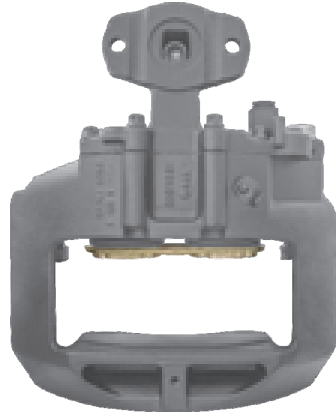

TEQ-MR.011 MERITOR ELSA1 RADIAL

CROSS REFERENCE	VEHICLE APPLICATION	SERVICE KITS
MERITOR LRG642 LRG752 LRG632 RENAULT 5001851559 5010007472 501007471	AGORA	- TEQ-JMM.032
	BRAKE PAD SET	
	WVA29030 / WVA29131 / WVA29113	
	ADDITIONAL INFO