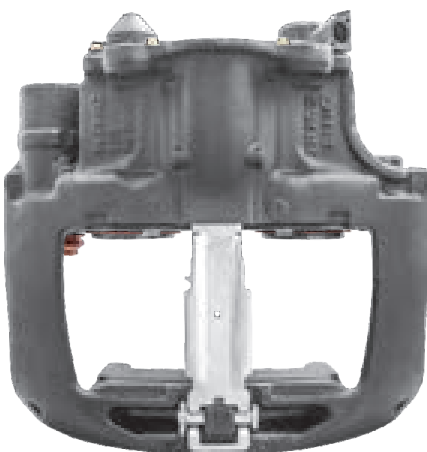

TEQ-BC.002 KNORR SN6

CROSS REFERENCE	VEHICLE APPLICATION	SERVICE KITS
KB K013174 K012345 SN6592 SAF 3080006120	370MM DISC	- TEQ-JMK.025
	BRAKE PAD SET	
	WVA29095 / WVA29306	
ADDITIONAL INFO