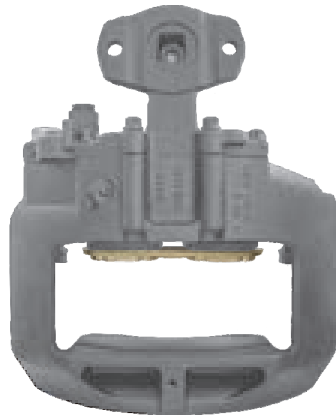

TEQ-MR.012 MERITOR ELSA1 RADIAL

CROSS REFERENCE	VEHICLE APPLICATION	SERVICE KITS
MERITOR LRG643 LRG633 RENAULT 5001851560 501007472	AGORA	- TEQ-JMM.032
	BRAKE PAD SET	
	WVA29030 / WVA29131 / WVA29113	
	ADDITIONAL INFO