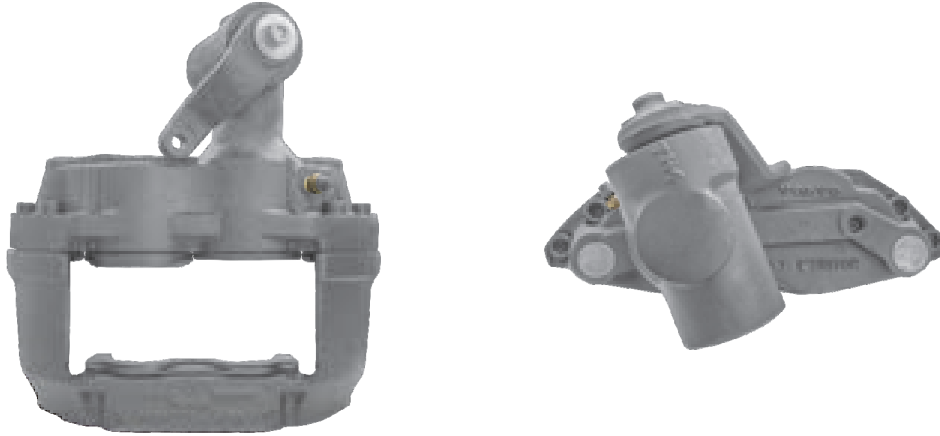

TEQ-VO.012 GIRLING 68

CROSS REFERENCE	VEHICLE APPLICATION	SERVICE KITS
MERITOR LRG610	FL SERIES	- TEQ-JMM.019
VOLVO 3091727	BRAKE PAD SET	
	WVA29302	
	ADDITIONAL INFO	
	+ 68