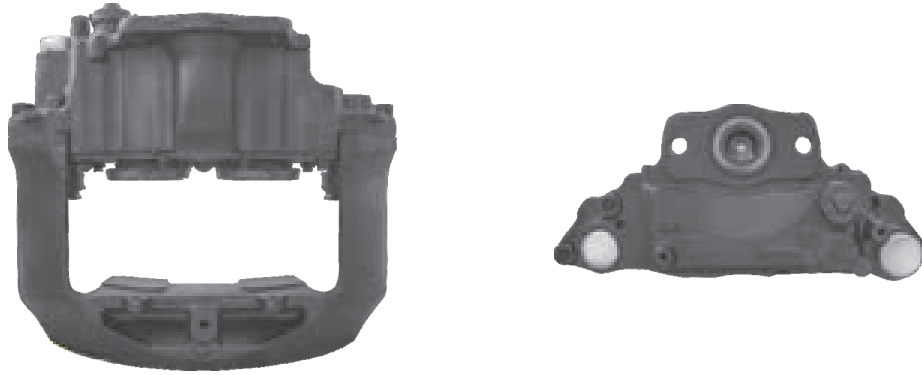

TEQ-BC.141 MERITOR ELSA2

CROSS REFERENCE	VEHICLE APPLICATION	SERVICE KITS
MERITOR LRG546	F / L / M SERIES	- TEQ-JMM.009
MAN 81508046339 81508046341	BRAKE PAD SET	
	WVA29131	
ADDITIONAL INFO