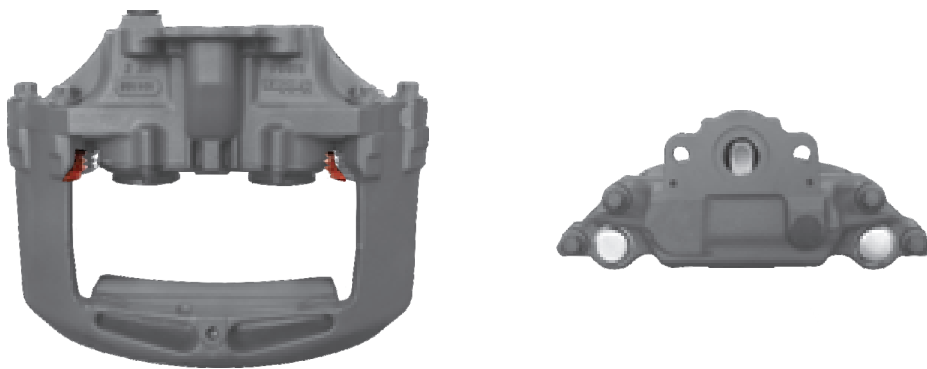

TEQ-JMH.006 HALDEX MODUL-X

CROSS REFERENCE	VEHICLE APPLICATION	SERVICE KITS
	430MM DISC	- TEQ-JMH.004
	BRAKE PAD SET	
	WVA29181	
	ADDITIONAL INFO