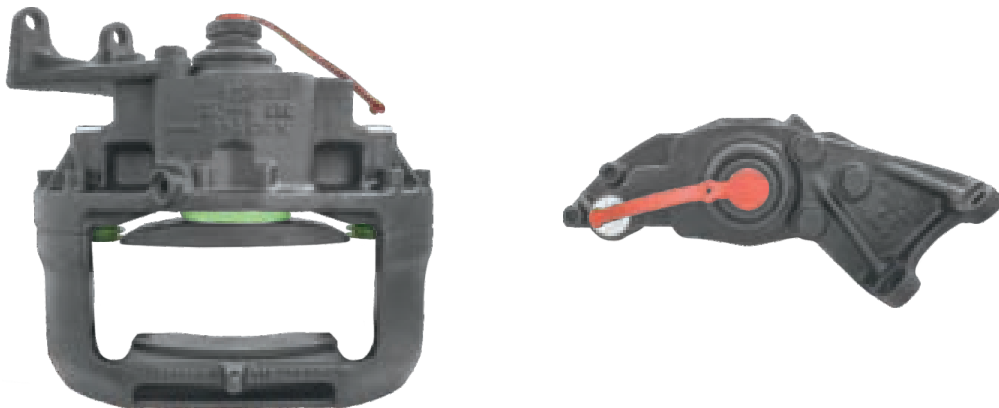

TEQ-WA.006 PERROT V-G1000

CROSS REFERENCE	VEHICLE APPLICATION	SERVICE KITS
WABCO 40100002 40100006	L SERIES	- TEQ-WA.005
MAN 81508049018 81508046018 81508046048	BRAKE PAD SET	
	WVA29055	
	ADDITIONAL INFO