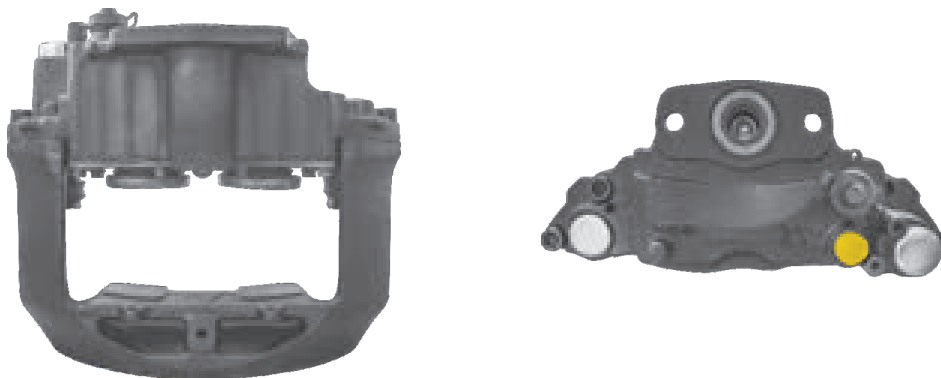

TEQ-BC.081 MERITOR ELSA2

CROSS REFERENCE		VEHICLE APPLICATION	SERVICE KITS
MERITOR	LRG544	TGA	- TEQ-JMM.009
MAN	81508046137	BRAKE PAD SET	
	81508046311	WVA29131	
	81508046319	ADDITIONAL INFO	
	81508046331	+8°