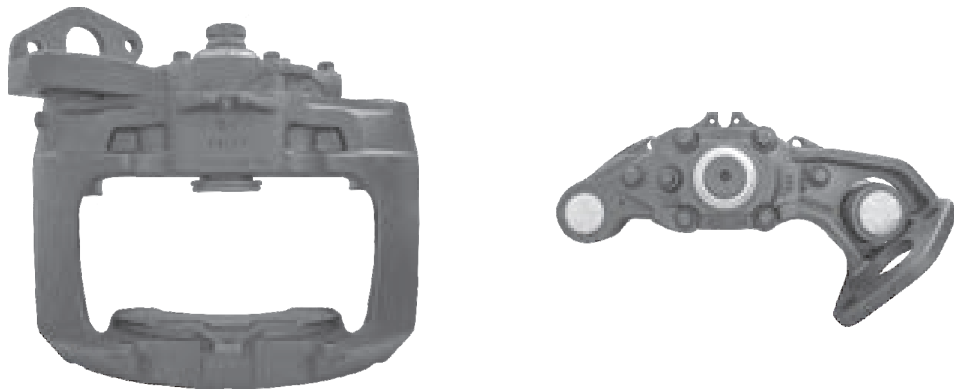

TEQ-BC.090 MERITOR D-LISA

CROSS REFERENCE		VEHICLE APPLICATION	SERVICE KITS
MERITOR	LRG593 LRG551 LRG565	B SERIES	- TEQ-JMM.018
		BRAKE PAD SET	
VOLVO	70301333 85102228 8550876 9957386 20838461 70306887 70311513 70330023	WVA29090	
		ADDITIONAL INFO