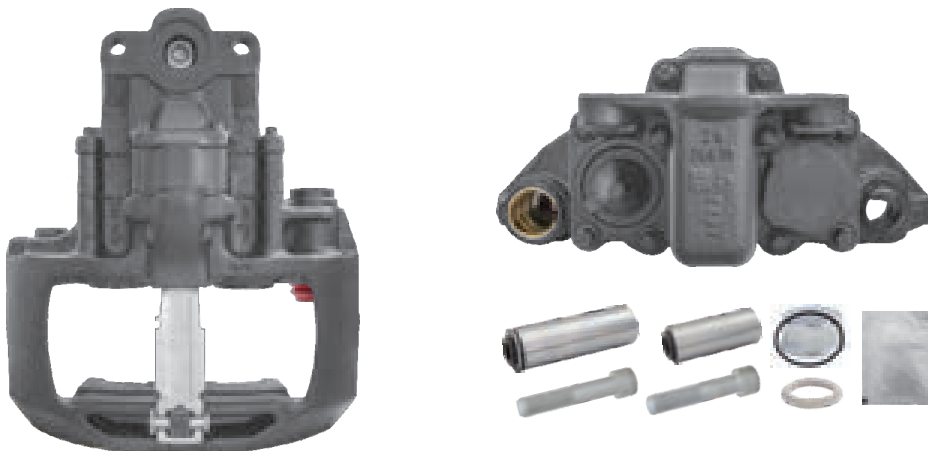

TEQ-BC.086 KNORR SB7 RADIAL

CROSS REFERENCE	VEHICLE APPLICATION	SERVICE KITS
KB K002966 K001592SC SB7452 SB7199 SCANIA 1450417 1480811 1745465 1756397	TRUCK / BUS / COACH SERIES	- TEQ-JMK.004
	BRAKE PAD SET	
	WVA29202 / WVA29108	
ADDITIONAL INFO