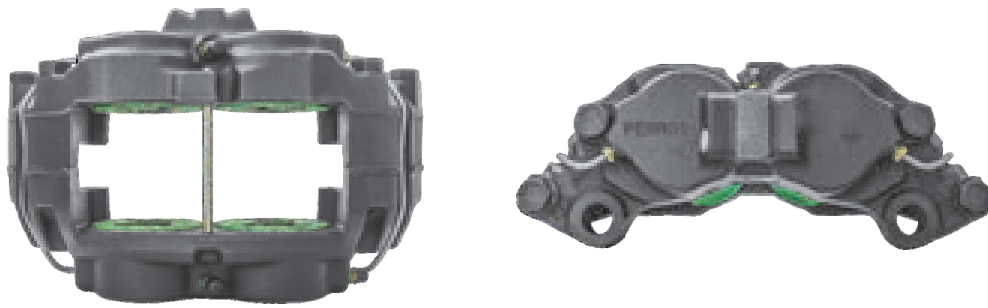

TEQ-WA.008 PERROT 456 F-Ö

CROSS REFERENCE	VEHICLE APPLICATION	SERVICE KITS
WABCO 40456033	45 SERIES	
DAF 1203033	BRAKE PAD SET	
	WVA29017	
	ADDITIONAL INFO	
	56