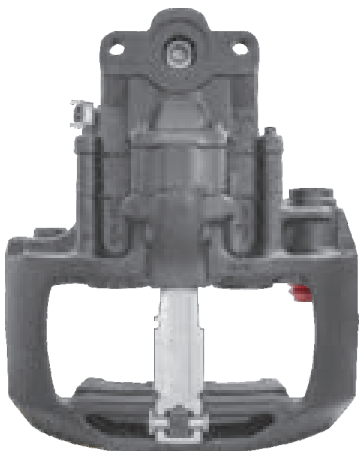

TEQ-SC.007 KNORR SB7 RADIAL

CROSS REFERENCE		VEHICLE APPLICATION	SERVICE KITS
KB	K010809	TRUCK / BUS / COACH SERIES	- TEQ-JMK.008
	K040945K50	BRAKE PAD SET	
	K031441	WVA29202 / WVA29108	
	SB7212RC	ADDITIONAL INFO	
	SB7426		
SCANIA	1731228		
	1756394		
	1903436