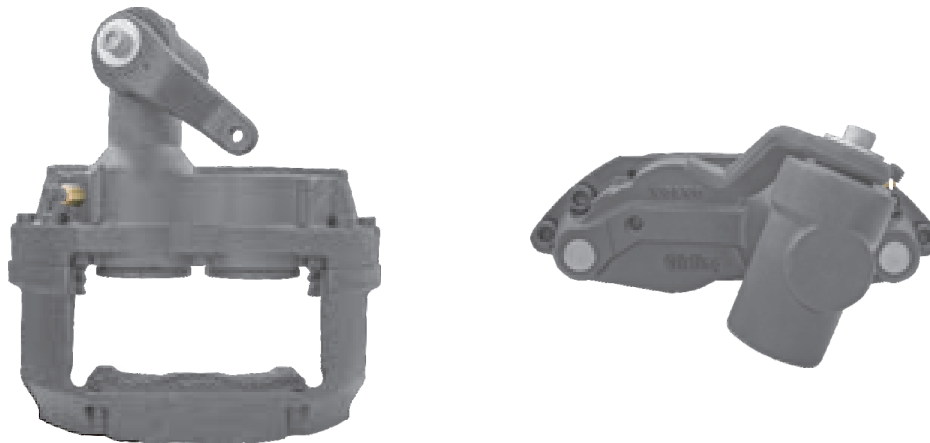

TEQ-VO.012 GIRLING 58

CROSS REFERENCE	VEHICLE APPLICATION	SERVICE KITS
MERITOR LRG609	FL SERIES	- TEQ-JMM.019
VOLVO 3091726	BRAKE PAD SET	
	WVA29302	
	ADDITIONAL INFO