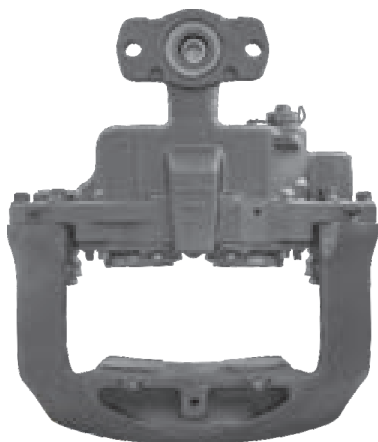

TEQ-BC.105 MERITOR ELSA2 RADIAL

CROSS REFERENCE		VEHICLE APPLICATION	SERVICE KITS
MERITOR	LRG662	A SERIES	- TEQ-JMM.024
MAN	81508046405	BRAKE PAD SET	
	81508046427	WVA29131	
	81508046429	ADDITIONAL INFO