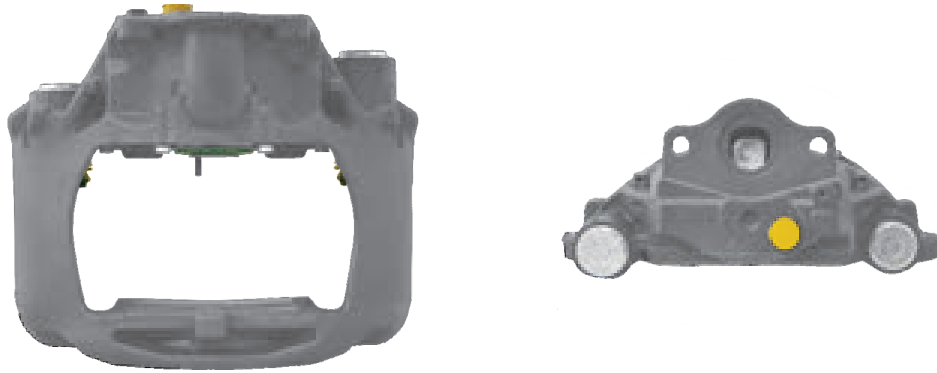

TEQ-WA.014 WABCO MAXX19

CROSS REFERENCE	VEHICLE APPLICATION	SERVICE KITS
WABCO 6403190110	FL SERIES	- TEQ-JMW.024
VOLVO 21697619	BRAKE PAD SET	
	WVA29284	
	ADDITIONAL INFO