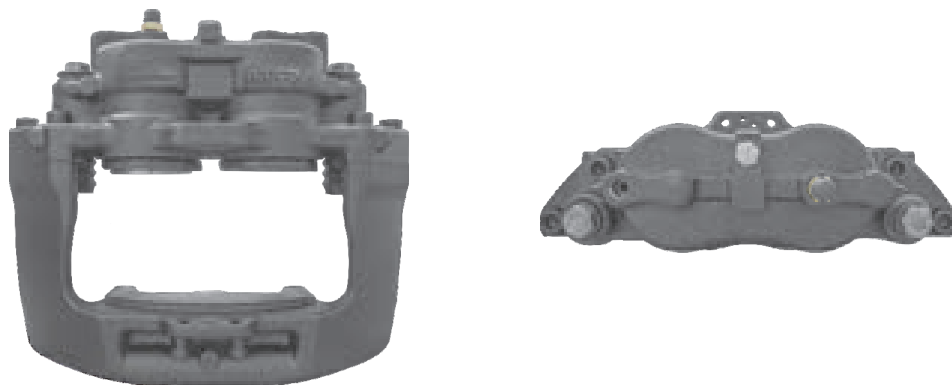

TEQ-BR.016 BREMBO 68

CROSS REFERENCE	VEHICLE APPLICATION	SERVICE KITS
IVECO 504234187	EUROCARGO SERIES	- TEQ-JMB.003
	BRAKE PAD SET	
	WVA29067	
	ADDITIONAL INFO	
	68