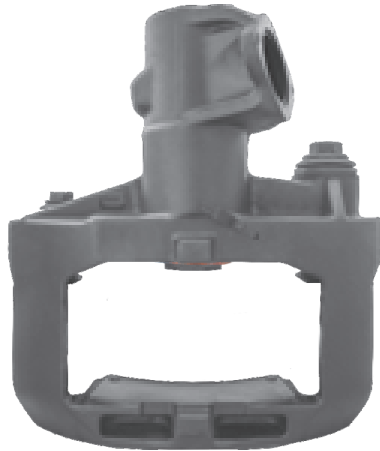

TEQ-BC.191 BENDIX 22,5

CROSS REFERENCE	VEHICLE APPLICATION	SERVICE KITS
IVECO 131776 98479590	EUROCARGO SERIES	- TEQ-JMB.005
	BRAKE PAD SET	
	WVA29011