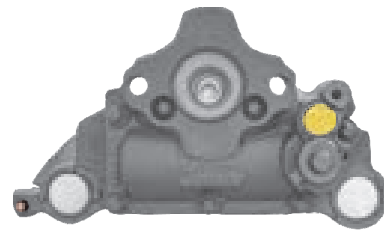

TEQ-BC.190 MERITOR LE-DUCO

CROSS REFERENCE	VEHICLE APPLICATION	SERVICE KITS
MERITOR LRG651	FM SERIES	- TEQ-JMM.015
VOLVO 20852506 20442331	BRAKE PAD SET WVA29151	
	ADDITIONAL INFO