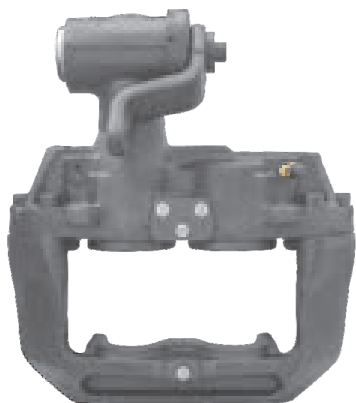

TEQ-BR.017 GIRLING 60

CROSS REFERENCE	VEHICLE APPLICATION	SERVICE KITS
MERITOR LRG627	VARIO SERIES	- TEQ-JMM.026
MB 6704207001 6704205301 6704206401	BRAKE PAD SET	
	WVA29835	
	ADDITIONAL INFO	
	60