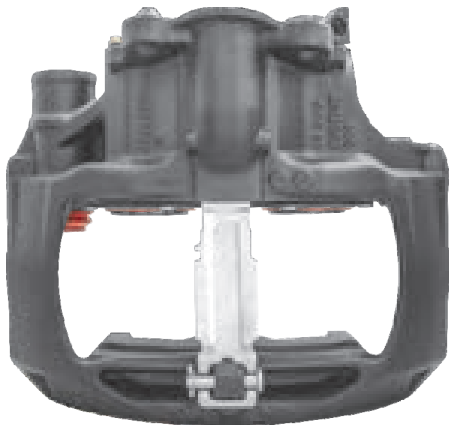

TEQ-BC.015 KNORR SN7

CROSS REFERENCE			VEHICLE APPLICATION	SERVICE KITS
KB	K003782	SB7801	430MM DISC	- TEQ-JMK.018
	K00476	SN7067	BRAKE PAD SET	
	K000091	SN7101	WVA29202 / WVA29108	
	K001038	SN7195	ADDITIONAL INFO	
	II37808	Z0011491		
SAF	3080001122			
	3080002720			
	4080001100