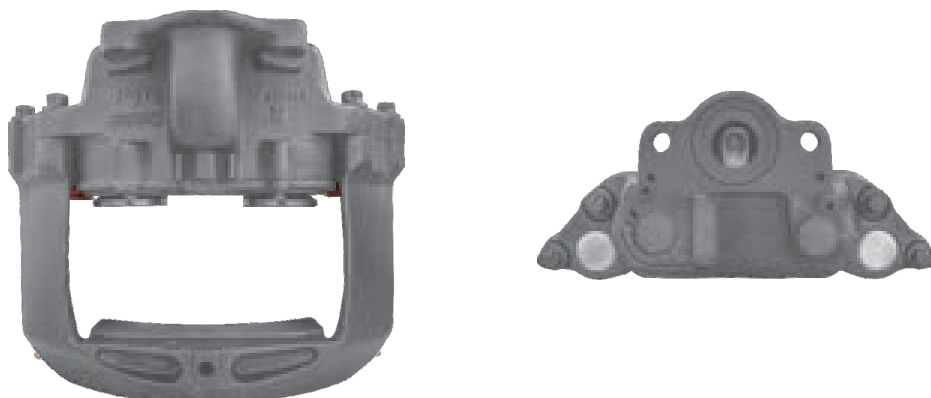

TEQ-HA.004 HALDEX MODUL-X

CROSS REFERENCE	VEHICLE APPLICATION	SERVICE KITS
HALDEX 92251 92252	MIDLUM	- TEQ-JMH.010
RENAULT 5010598423	BRAKE PAD SET	
	WVA29181	
ADDITIONAL INFO