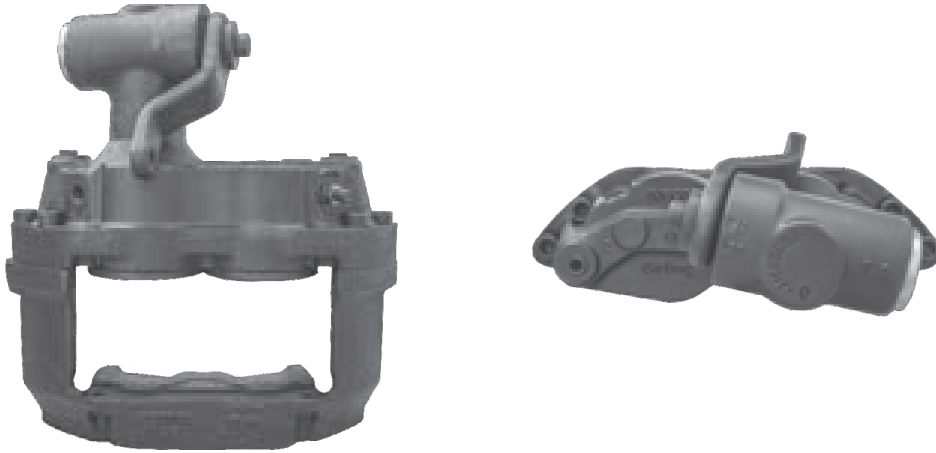

TEQ-BR.007 GIRLING 68

CROSS REFERENCE	VEHICLE APPLICATION	SERVICE KITS
MERITOR LRG614	EUROCARGO SERIES	- TEQ-JMM.019
IVECO 4832624 68032208 68032278 98469208	BRAKE PAD SET	
	WVA29067	
	ADDITIONAL INFO