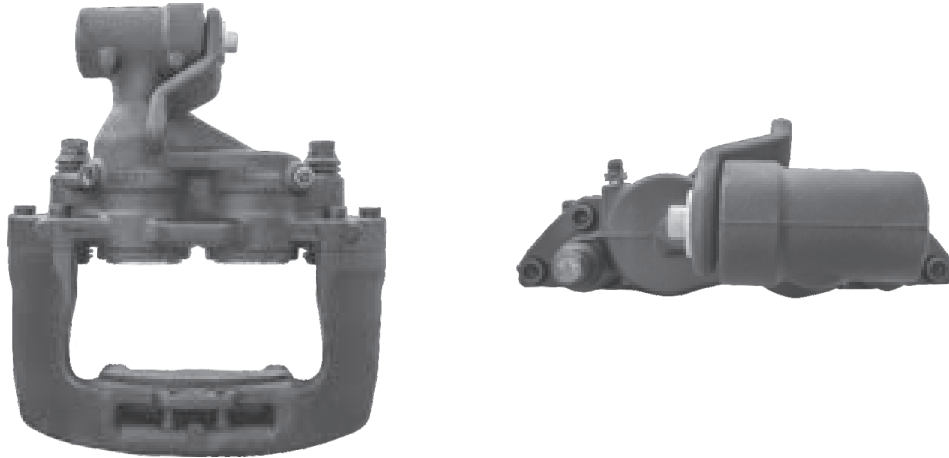

TEQ-BR.001 BREMBO 60

CROSS REFERENCE	VEHICLE APPLICATION	SERVICE KITS
IVECO 42559201	EUROCARGO SERIES	- TEQ-JMB.003
	BRAKE PAD SET	
	WVA29065	
	ADDITIONAL INFO