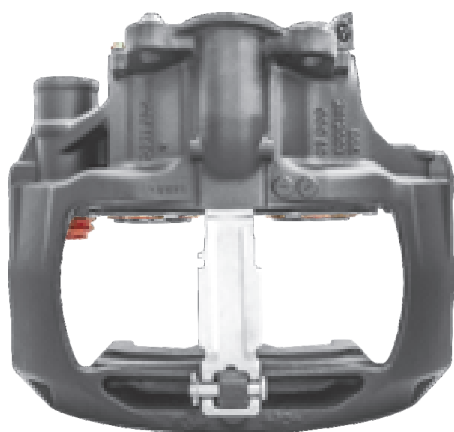

TEQ-ME.002 KNORR SN7

CROSS REFERENCE	VEHICLE APPLICATION	SERVICE KITS
KB K002562 II37398 SB7787 IVECO 41033394	TRUCK / BUS / COACH SERIES	- TEQ-JMK.003
	BRAKE PAD SET	
	WVA29202 / WVA29108	
ADDITIONAL INFO