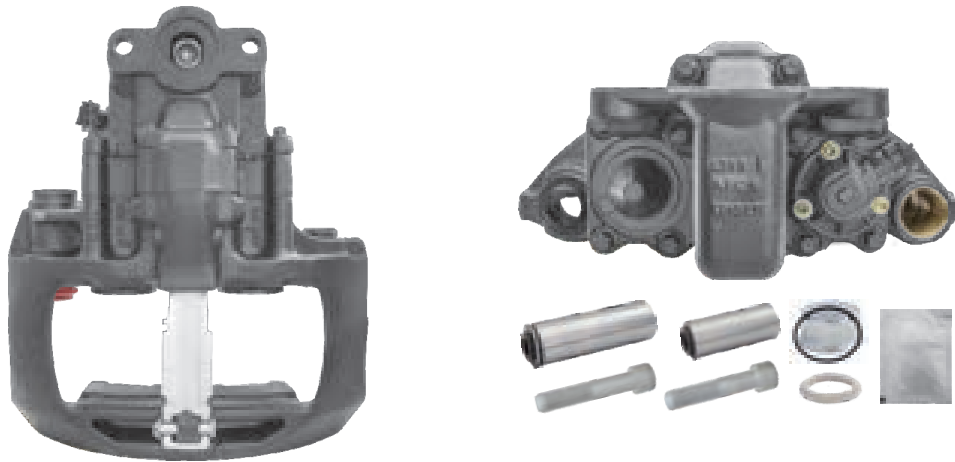

TEQ-SC.011 KNORR SB7 RADIAL

CROSS REFERENCE		VEHICLE APPLICATION	SERVICE KITS
KB	K003193	TRUCK / BUS / COACH SERIES	- TEQ-JMK.004
	K002969		
	II31984	BRAKE PAD SET	
	II37818	WVA29202 / WVA29108	
	SB7465RC	ADDITIONAL INFO	
	SB7102		
	SB7126		
SCANIA	1395178		
	1422035		
	1480810