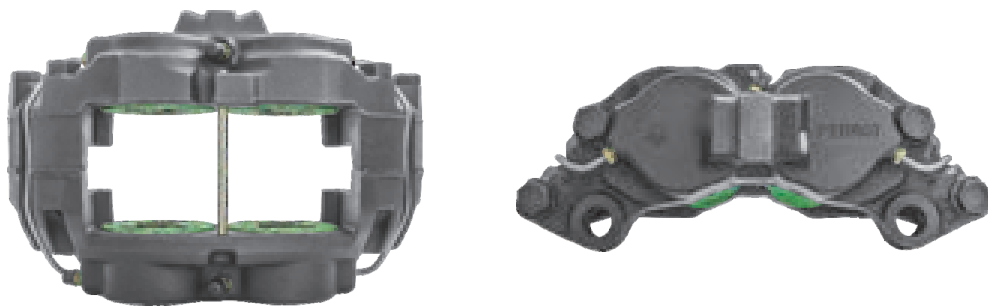

TEQ-WA.009 PERROT 456 F-Ö

CROSS REFERENCE	VEHICLE APPLICATION	SERVICE KITS
WABCO 40456034	45 SERIES	
DAF 1203032	BRAKE PAD SET	
	WVA29017	
	ADDITIONAL INFO	
	56