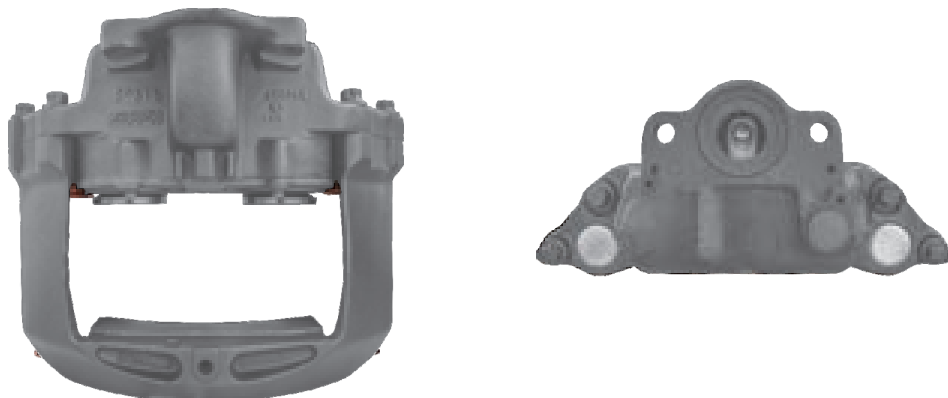

TEQ-HA.004 HALDEX MODUL-X

CROSS REFERENCE	VEHICLE APPLICATION	SERVICE KITS
HALDEX 92251 92253 92259 92257	FL SERIES	- TEQ-JMH.010
	BRAKE PAD SET	
	WVA29181	
	ADDITIONAL INFO	
VOLVO 20780780 20780799 20780777