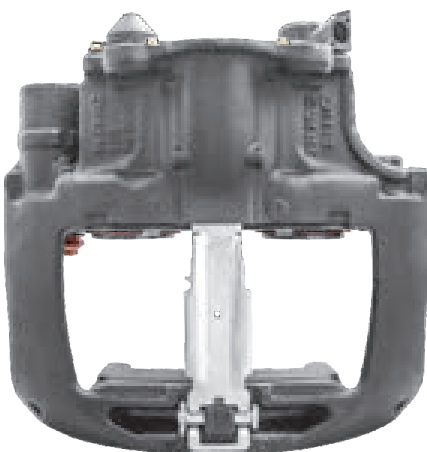

TEQ-BC.002 KNORR SN6

CROSS REFERENCE	VEHICLE APPLICATION	SERVICE KITS
KB K013174 K003780 SB6508 SN6563 II37225 ERF 11508046091	ECM / ECS / ECT / ECX SERIES	- TEQ-JMK.015
	BRAKE PAD SET	
	WVA29095 / WVA29306	
	ADDITIONAL INFO