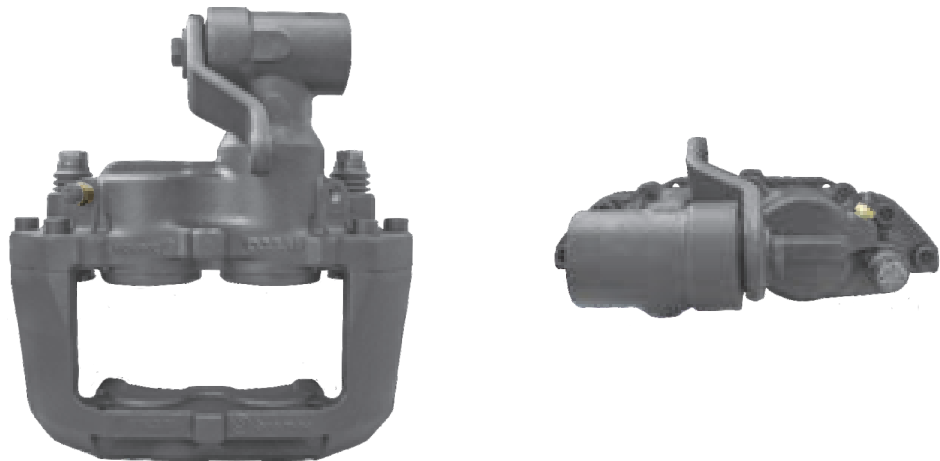

TEQ-BR.006 BREMBO 60

CROSS REFERENCE	VEHICLE APPLICATION	SERVICE KITS
BREMBO 122577026	EUROCARGO SERIES	- TEQ-JMB.001
IVECO 42534122	BRAKE PAD SET	
	WVA29065	
	ADDITIONAL INFO