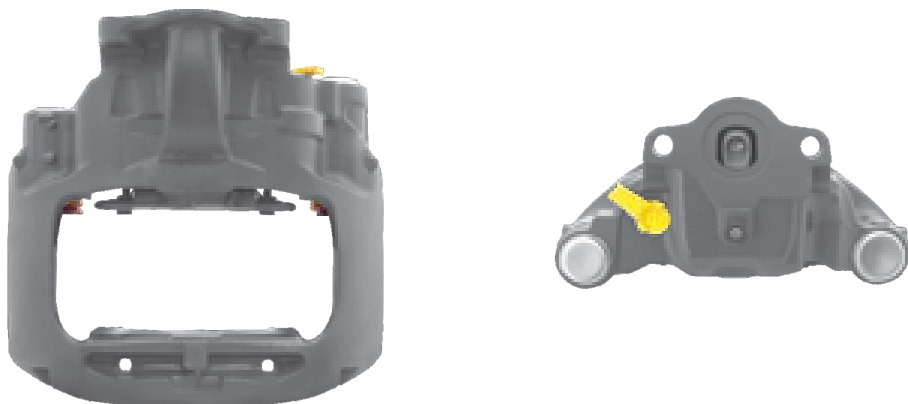

TEQ-HA.006 HALDEX MODUL T SBS1918-HO

CROSS REFERENCE		VEHICLE APPLICATION	SERVICE KITS
SAF	3080008500	370MM DISC	- TEQ-JMH.002
HALDEX	96304C 95274	BRAKE PAD SET	
		3057001400	
		ADDITIONAL INFO