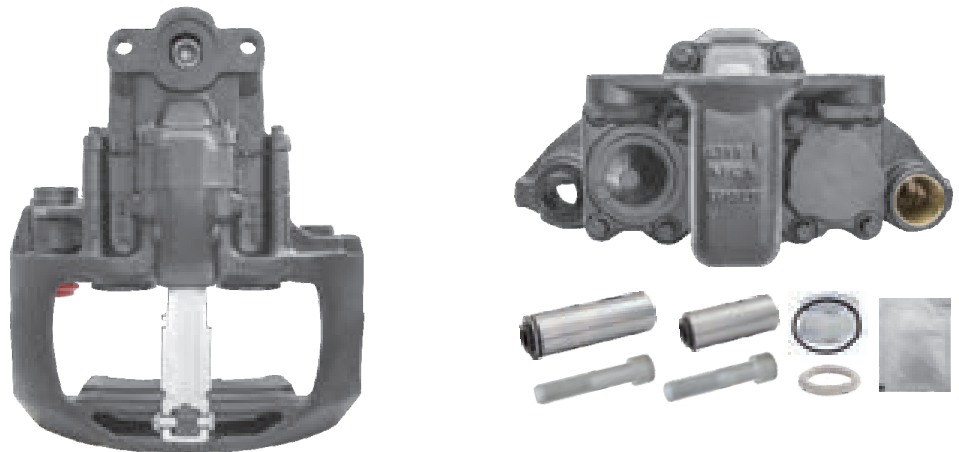

TEQ-BC.077 KNORR SB7 RADIAL

CROSS REFERENCE		VEHICLE APPLICATION	SERVICE KITS	
KB	K002963	TRUCK / BUS / COACH SERIES	- TEQ-JMK.041	
	1137816	BRAKE PAD SET		
	SB7125	WVA29202 / WVA29108		
	SCANIA	1426662 1483310 1757010		ADDITIONAL INFO