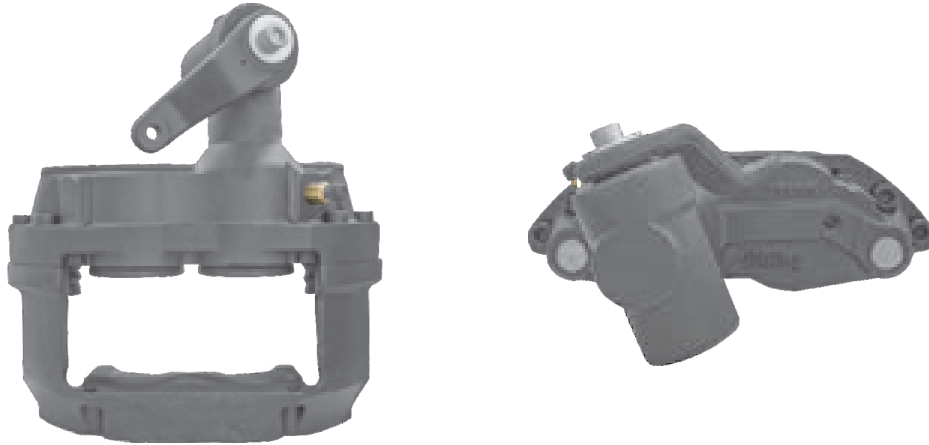

TEQ-VO.011 GIRLING 58

CROSS REFERENCE	VEHICLE APPLICATION	SERVICE KITS
MERITOR LRG608	FL SERIES	- TEQ-JMM.019
VOLVO 3091725	BRAKE PAD SET	
	WVA29302	
	ADDITIONAL INFO