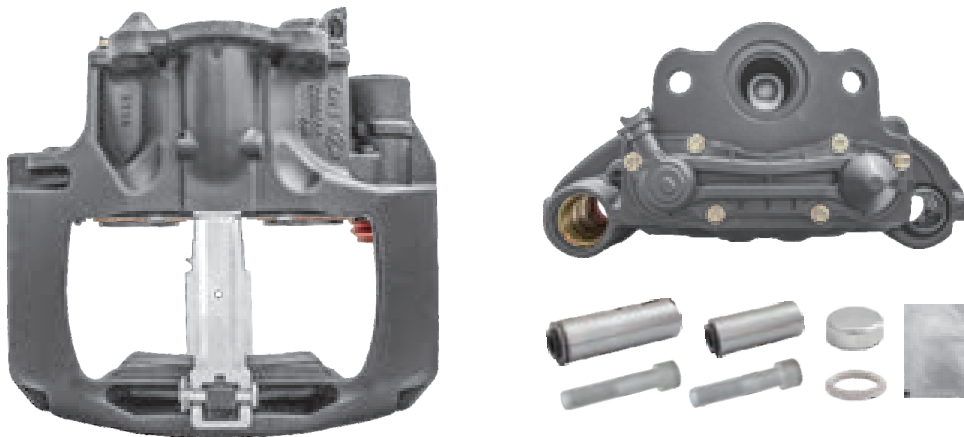

TEQ-BC.024 KNORR SK7

CROSS REFERENCE	VEHICLE APPLICATION	SERVICE KITS
KB K012634 K001909 SK7052RC SK7011 BPW 0536270620 0536270621	430MM DISC	- TEQ-JMK.011
	BRAKE PAD SET	
	WVA29171 / WVA29308	
ADDITIONAL INFO