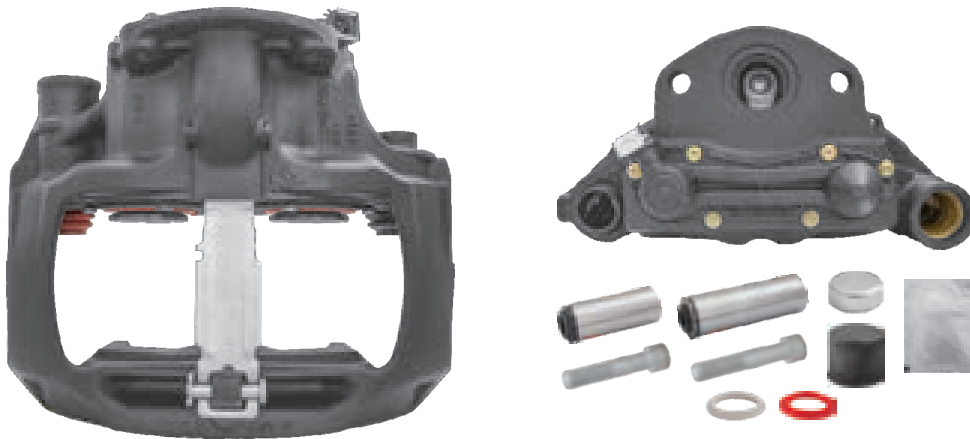

TEQ-SC.001 KNORR SN7

CROSS REFERENCE		VEHICLE APPLICATION	SERVICE KITS
KB	K040954K50	TRUCK / BUS / COACH SERIES	- TEQ-JMK.008
	K003814	BRAKE PAD SET	
	SN7218RC	WVA29202 / WVA29108	
SN7274	ADDITIONAL INFO		
SCANIA	1731226		
	1756384