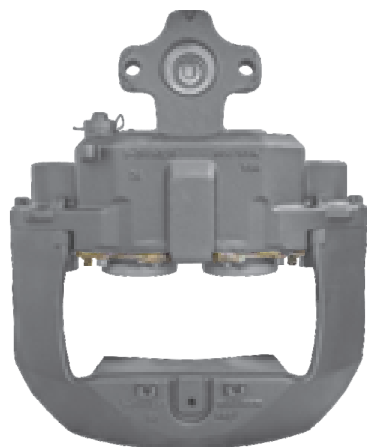

TEQ-VO.001 MERITOR ELSA225 RADIAL

CROSS REFERENCE	VEHICLE APPLICATION	SERVICE KITS
MERITOR LRG726	FH / FM / B SERIES	- TEQ-JMM.006
VOLVO 20523651 20527036	BRAKE PAD SET WVA29174	
	ADDITIONAL INFO