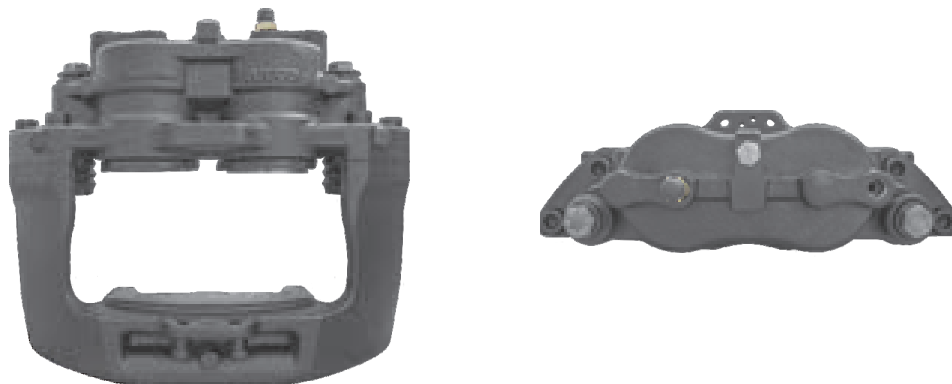

TEQ-BR.011 BREMBO 60

CROSS REFERENCE	VEHICLE APPLICATION	SERVICE KITS
IVECO 42559189	EUROCARGO SERIES	- TEQ-JMB.003
	BRAKE PAD SET	
	WVA29065	
	ADDITIONAL INFO	
	60