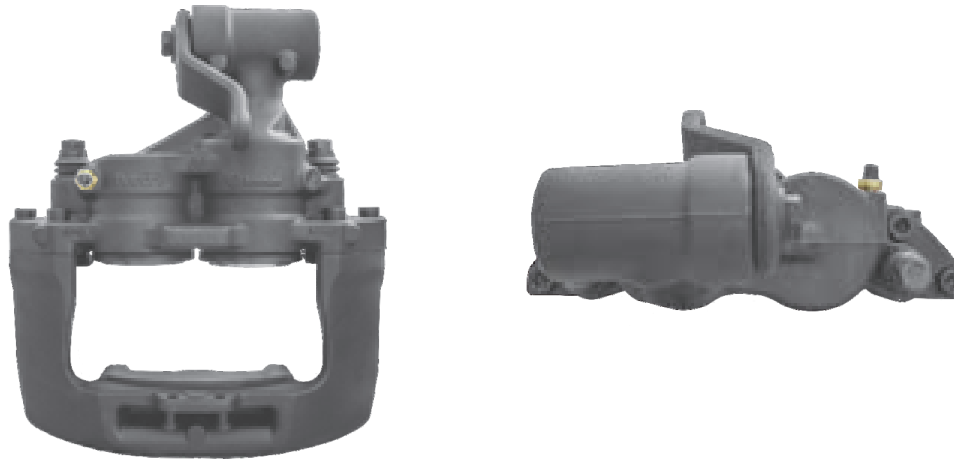

TEQ-BR.004 BREMBO 68

CROSS REFERENCE	VEHICLE APPLICATION	SERVICE KITS
IVECO 504234182	EUROCARGO SERIES	- TEQ-JMB.003
	BRAKE PAD SET	
	WVA29067	
	ADDITIONAL INFO