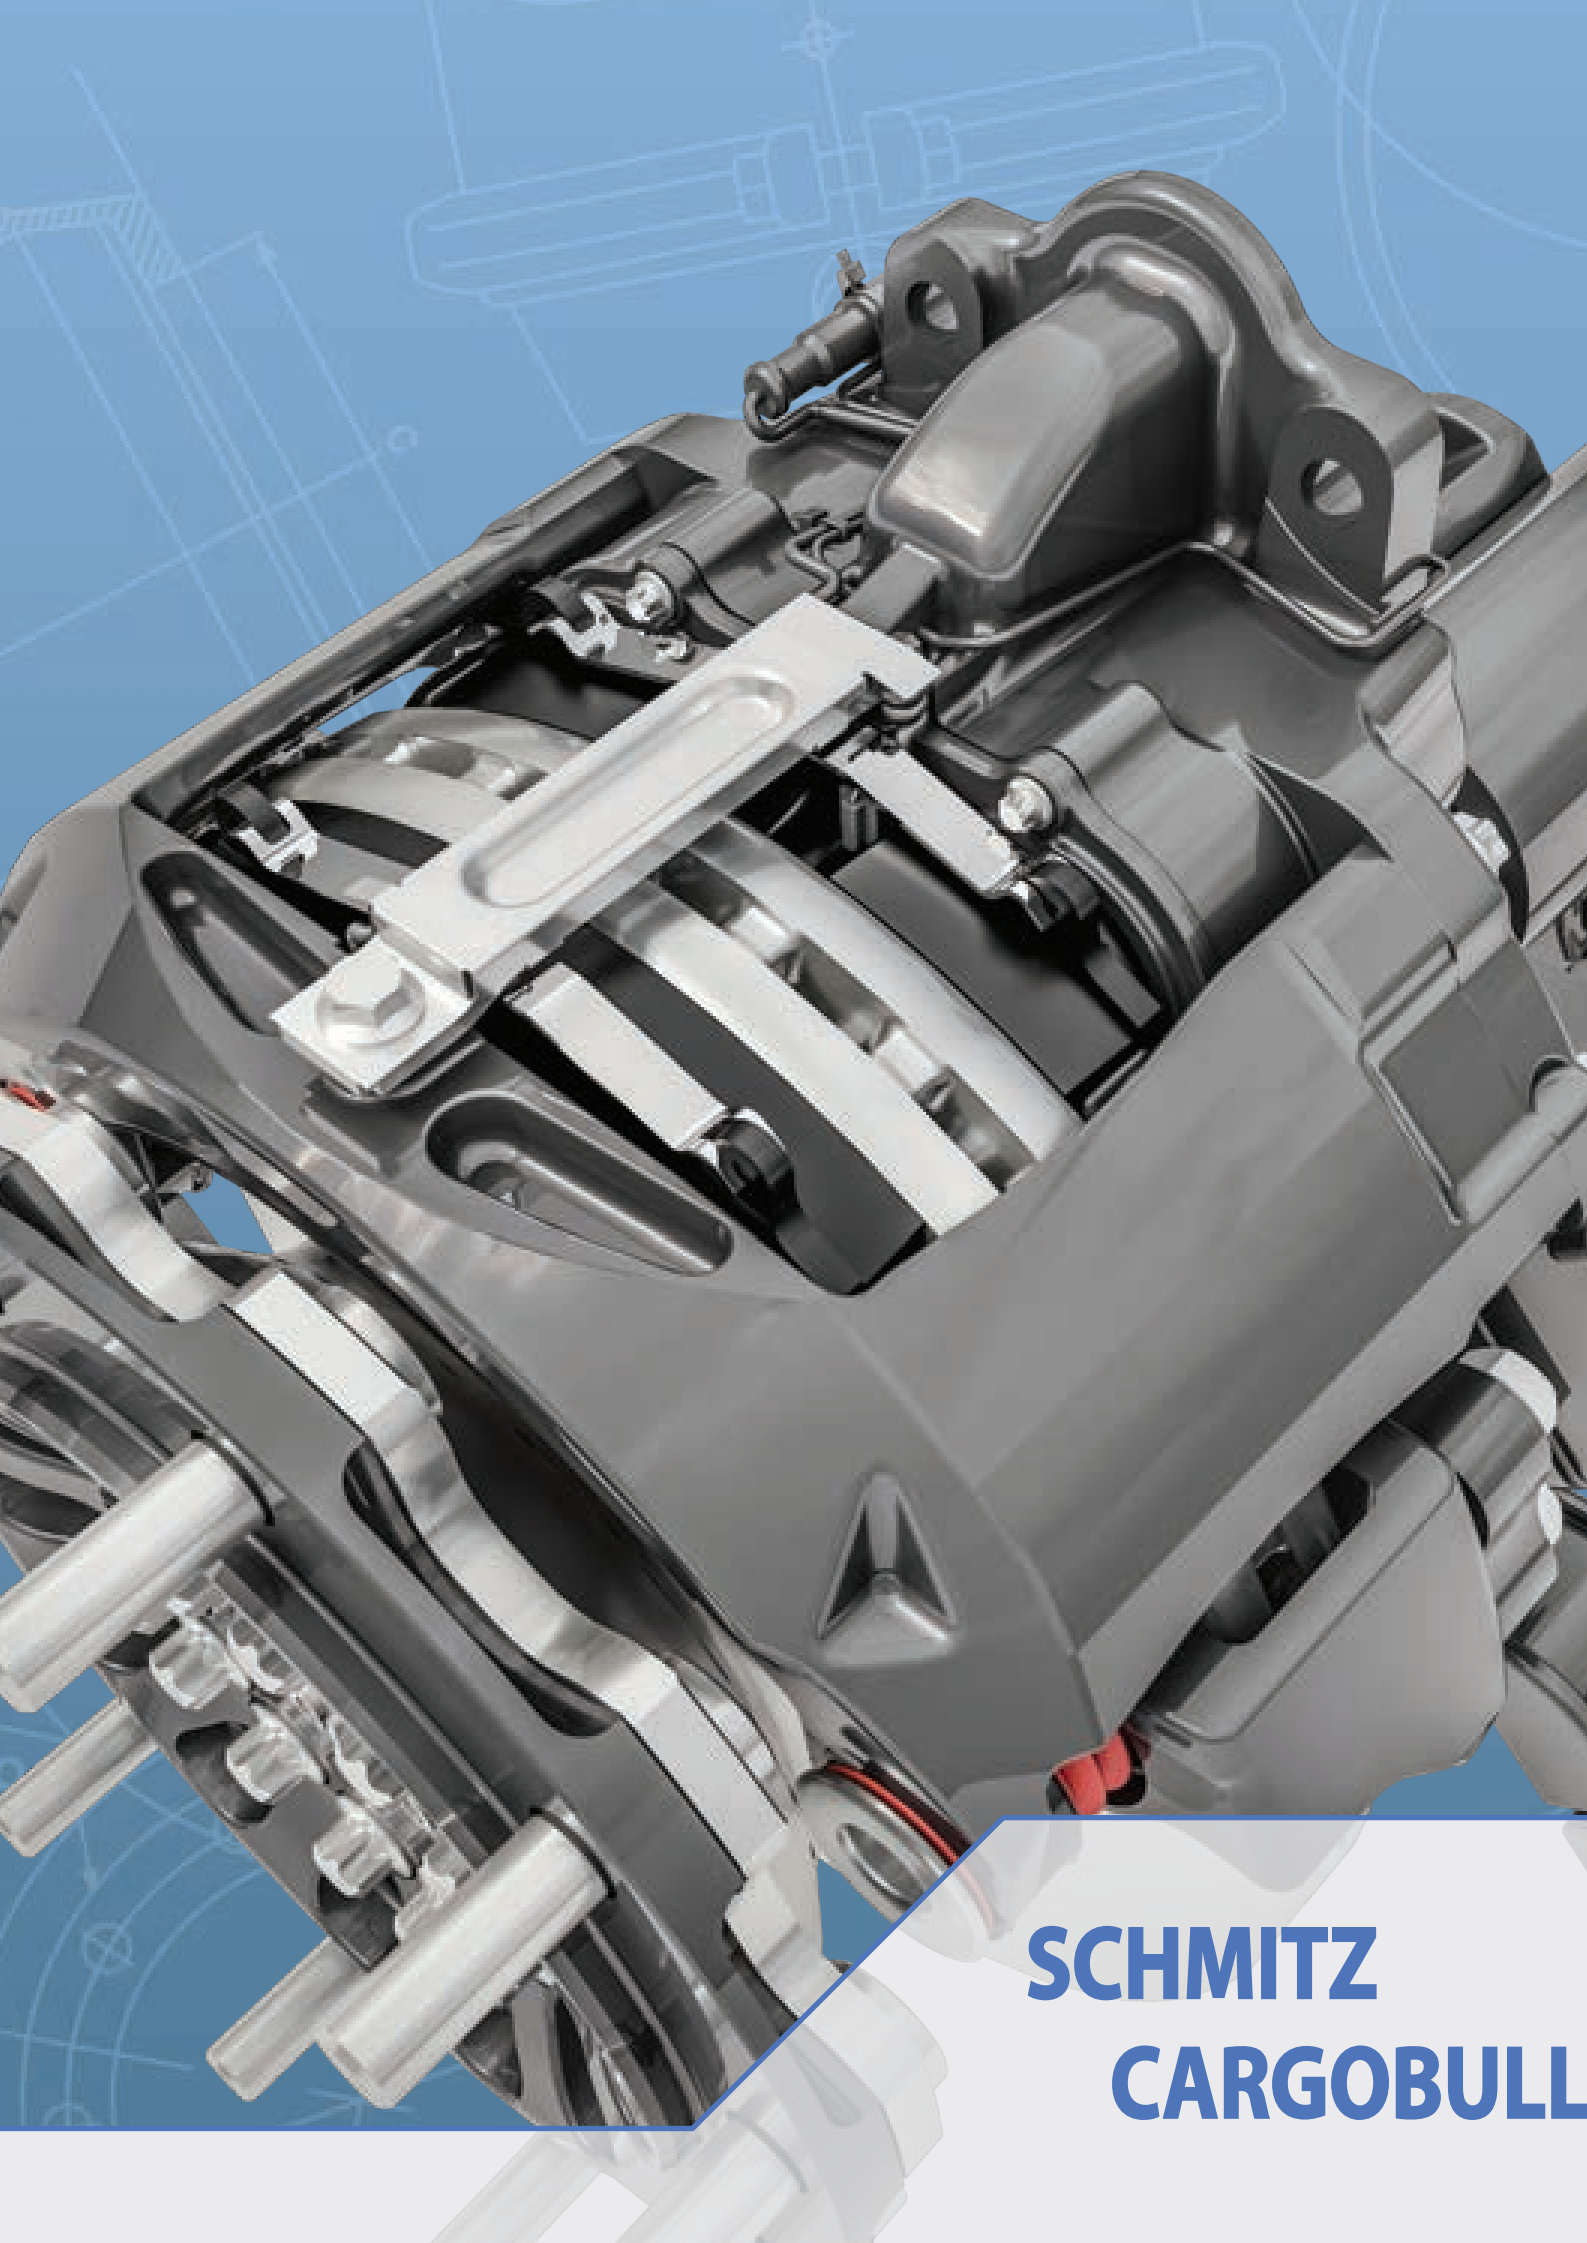

**SCHMITZ
CARGOBULL**