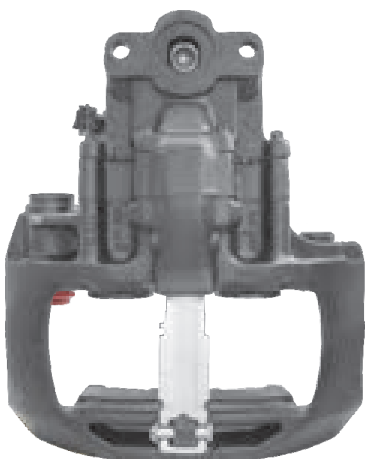

TEQ-BC.039 KNORR SB7 RADIAL

CROSS REFERENCE	VEHICLE APPLICATION	SERVICE KITS
KB K002965 I139006F SB7146 SB7461RC MB A0501006850	TRUCK / BUS / COACH SERIES	- TEQ-JMK.041
	BRAKE PAD SET	
	WVA29202 / WVA29108	
ADDITIONAL INFO