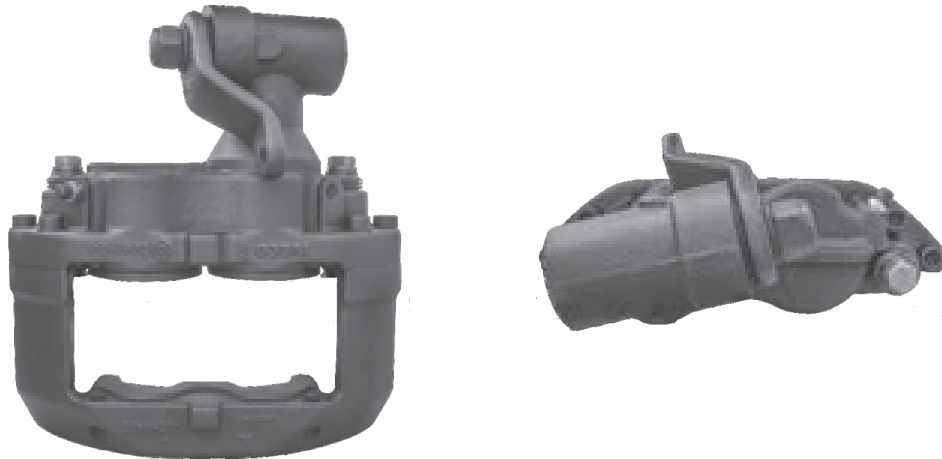

TEQ-BR.008 BREMBO 68

CROSS REFERENCE	VEHICLE APPLICATION	SERVICE KITS
BREMBO 122577017	EUROCARGO SERIES	- TEQ-JMB.002
IVECO 42534118	BRAKE PAD SET	
	WVA29067	
	ADDITIONAL INFO