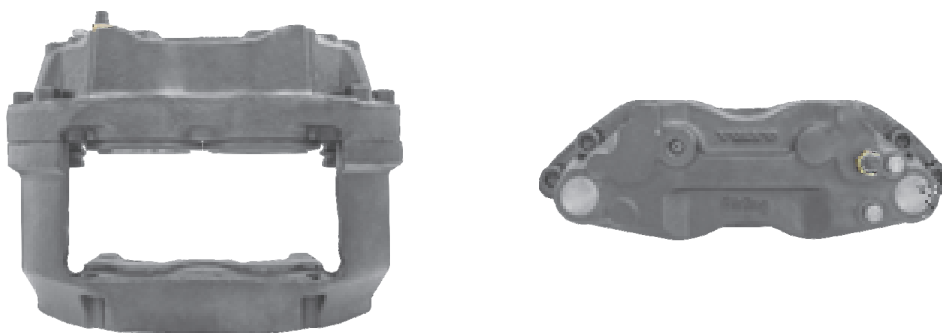

TEQ-VO.007 GIRLING 58

CROSS REFERENCE	VEHICLE APPLICATION	SERVICE KITS
MERITOR LRG502	FL SERIES	 - TEQ-JMM.019
VOLVO 6799239	BRAKE PAD SET	
	WVA29302	
	ADDITIONAL INFO	
	 58	

TEQ-VO.008 GIRLING 58

CROSS REFERENCE	VEHICLE APPLICATION	SERVICE KITS
MERITOR LRG503	FL SERIES	 - TEQ-JMM.019
VOLVO 6799240	BRAKE PAD SET	
	WVA29302	
	ADDITIONAL INFO	
	 58	