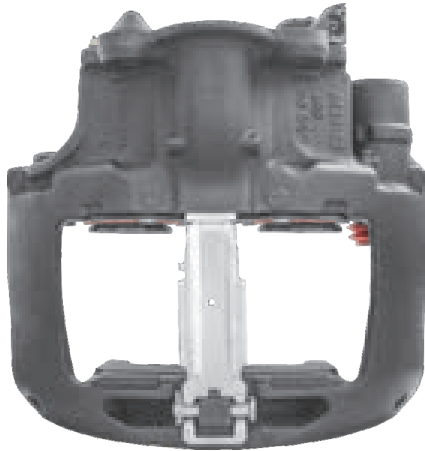

TEQ-ME.021 KNORR SN6

CROSS REFERENCE			VEHICLE APPLICATION	SERVICE KITS
KB	K013177	SN6558	ATEGO SERIES	- TEQ-JMK.005
	K002060	SN6558RC		
	K001764	SB6516	BRAKE PAD SET	
	K03793	I136704	WVA29095 / WVA29306	
	K013177	I136700	ADDITIONAL INFO	
	SN6560			
MB	A9754205401			
	A9754201101			
	A9754201501