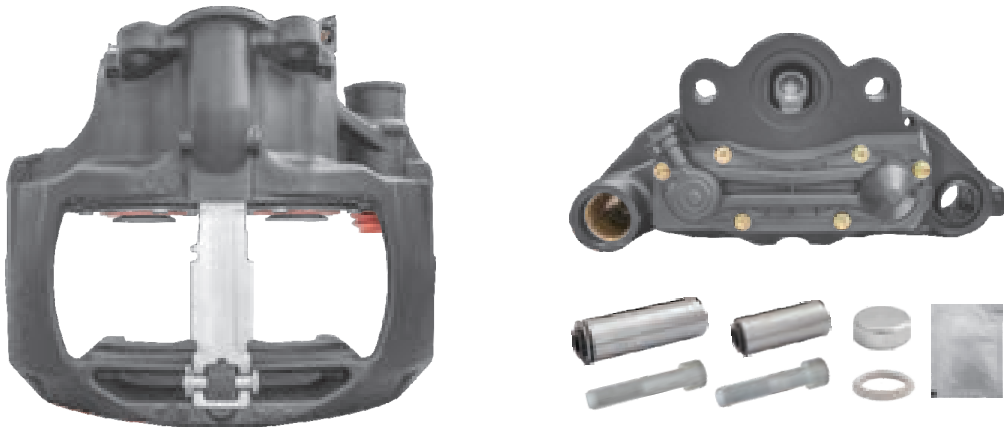

TEQ-ME.024 KNORR SM7

CROSS REFERENCE	VEHICLE APPLICATION	SERVICE KITS
KB K023275 K052391K50 K023363 K082454 SM7012 SM7016 MB A9444207601 A9444208501	MP3 / MP4 SERIES	- TEQ-JMK.022
	BRAKE PAD SET	
	WVA29246	
	ADDITIONAL INFO