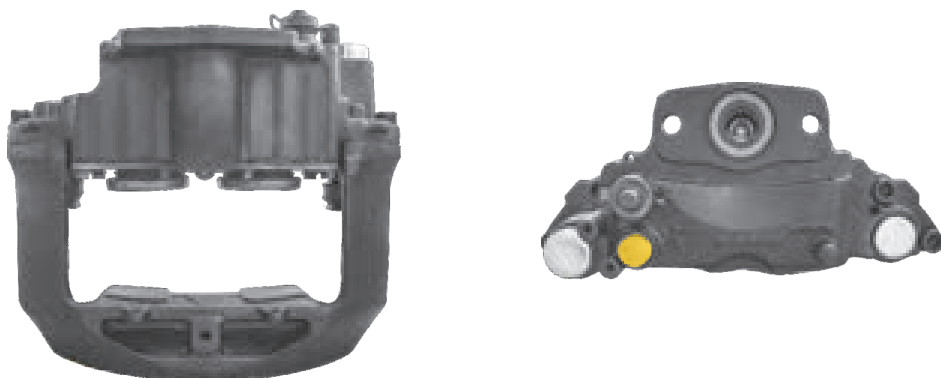

TEQ-BC.082 MERITOR ELSA2

CROSS REFERENCE		VEHICLE APPLICATION	SERVICE KITS
MERITOR	LRG545	TGA	- TEQ-JMM.009
MAN	81508046138	BRAKE PAD SET	
	81508046312	WVA29131	
	81508046320	ADDITIONAL INFO	
	81508046332	+8°