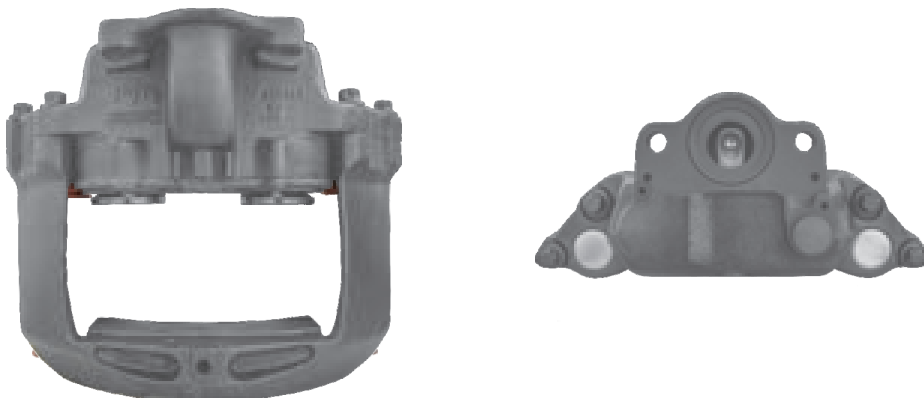

TEQ-HA.004 HALDEX MODUL-X

CROSS REFERENCE	VEHICLE APPLICATION	SERVICE KITS
HALDEX 92251 92252	MIDLUM	- TEQ-JMH.010
RENAULT 5010598423	BRAKE PAD SET	
	WVA29181	
ADDITIONAL INFO