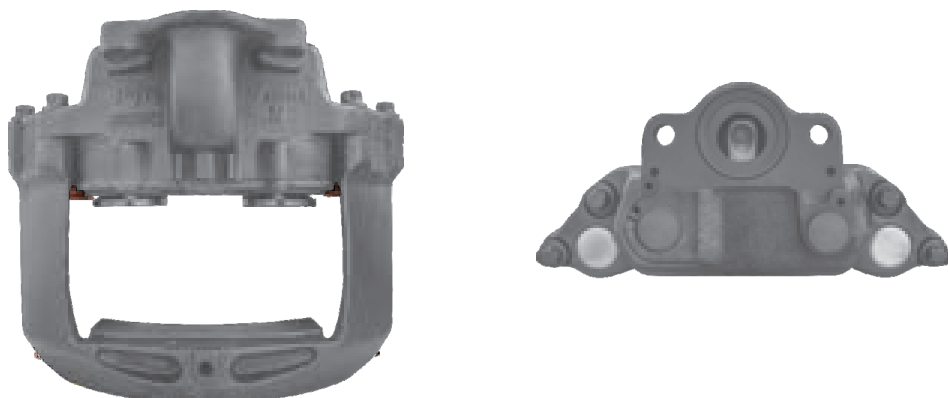

TEQ-HA.004 HALDEX MODUL-X

CROSS REFERENCE	VEHICLE APPLICATION	SERVICE KITS
HALDEX 92251 92253 92259 92257	FL SERIES	- TEQ-JMH.010
	BRAKE PAD SET	
	WVA29181	
	ADDITIONAL INFO	
VOLVO 20780780 20780780 20780799 20780777